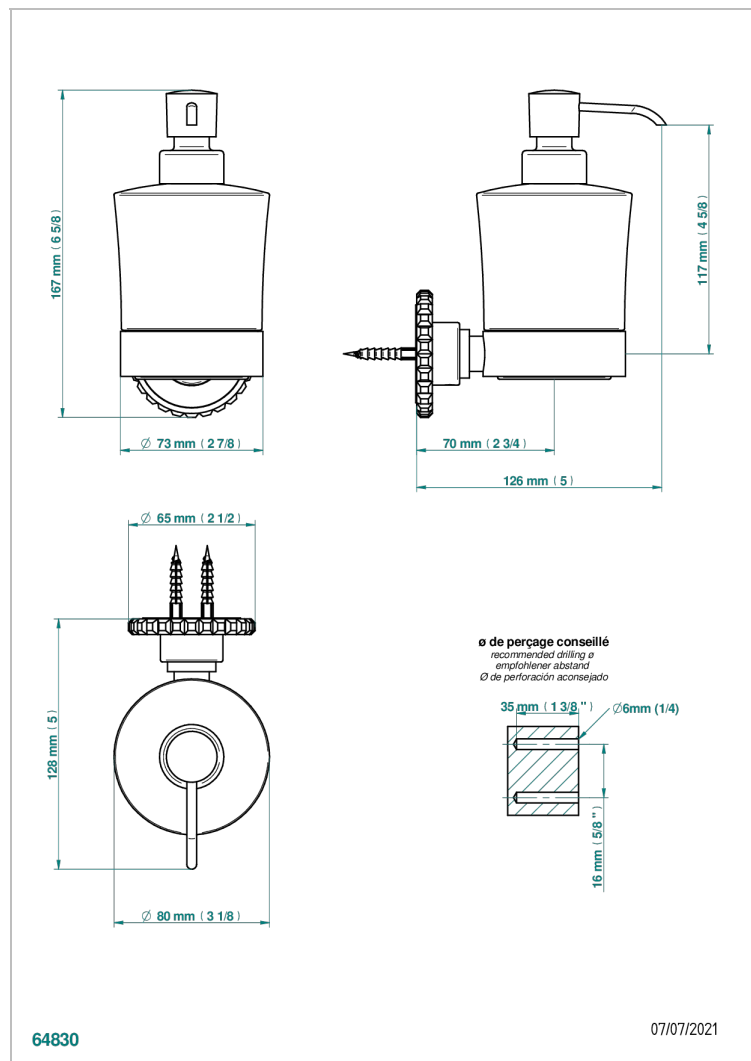

SYSTEM SQUARED METAL WITH LEVER HANDLES

G9F-613

wall liquid soap dispenser

CHARACTERISTIC

- System Squared Metal with lever handles
- wall liquid soap dispenser

AVAILABLE FINITIONS

Black ceram - D30
Blush PVD - H62
Brass color PVD - H49
Brown bronze color PVD - F33
Chrome polished - A02
Copper antique matt, coated - H07