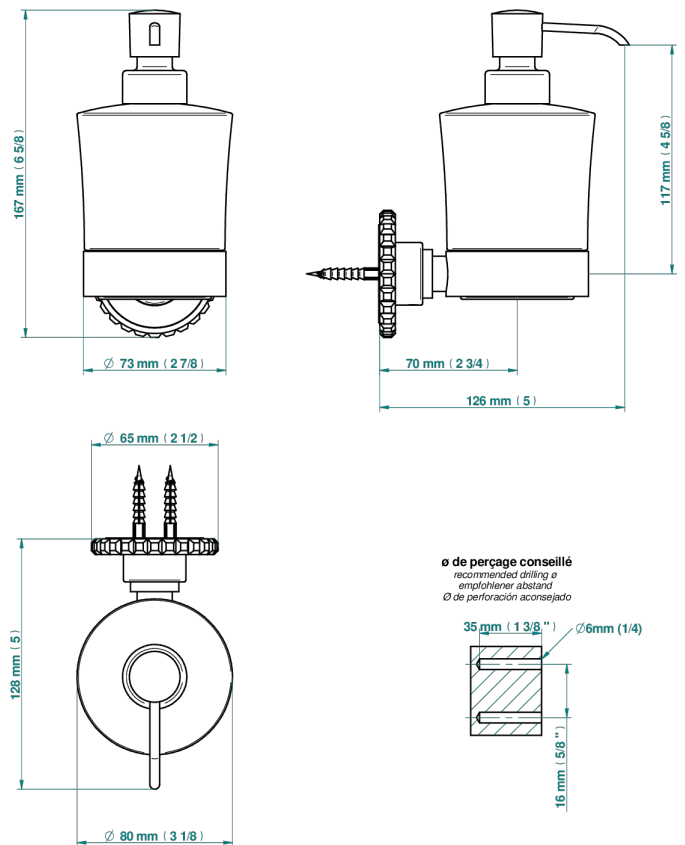

SYSTEM SQUARED METAL

G9E-613

wall liquid soap dispenser

THG[®]
PARIS

64830

07/07/2021

CHARACTERISTIC

- System Squared Metal
- wall liquid soap dispenser