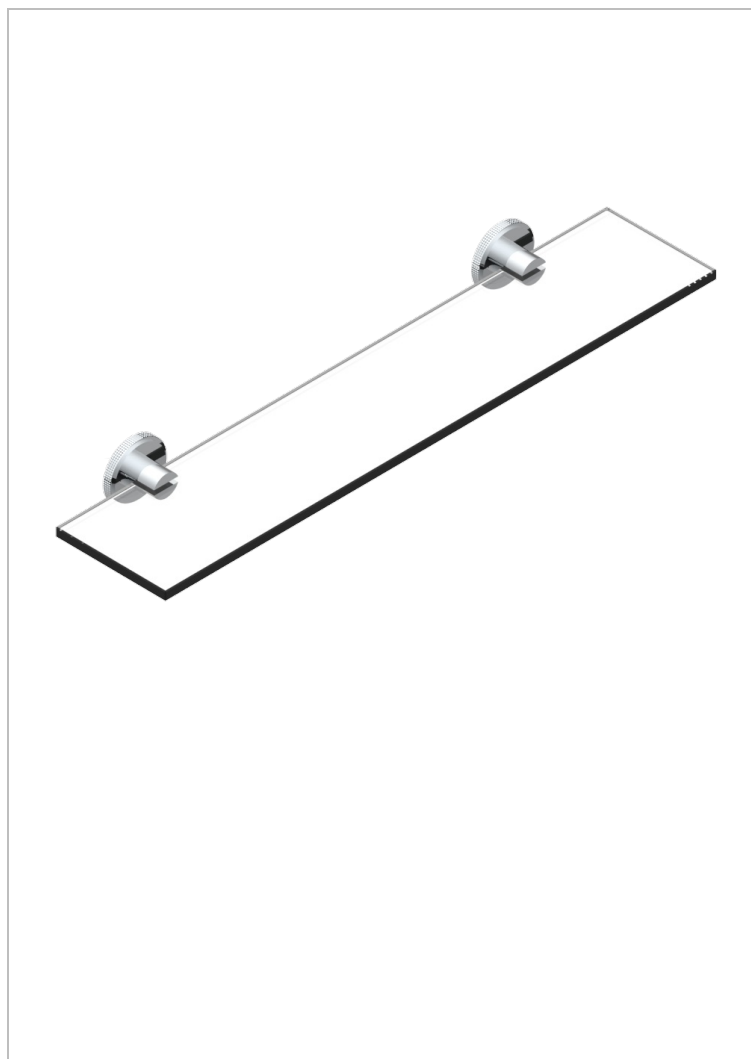

SYSTEM DIAMOND METAL WITH LEVER HANDLES

G9D-564

Glass shelf with brackets

64828

03/11/2017

CHARACTERISTIC

- System Diamond Metal with lever handles
- Glass shelf with brackets

AVAILABLE FINITIONS

Matt blush PVD - H60
Matt brass color PVD - H50
Matt brown bronze color PVD - F34
Matt chrome (American satin) - C02
Matt gold color PVD - H53
Matt graphite PVD - H65

Matt nickel (American satin) - C01
Matt nickel color PVD - H56
Nickel antique / Sovereign - H28
Nickel color PVD - H55
Nickel polished - B01
Polished chrome with gold inlay - GA1