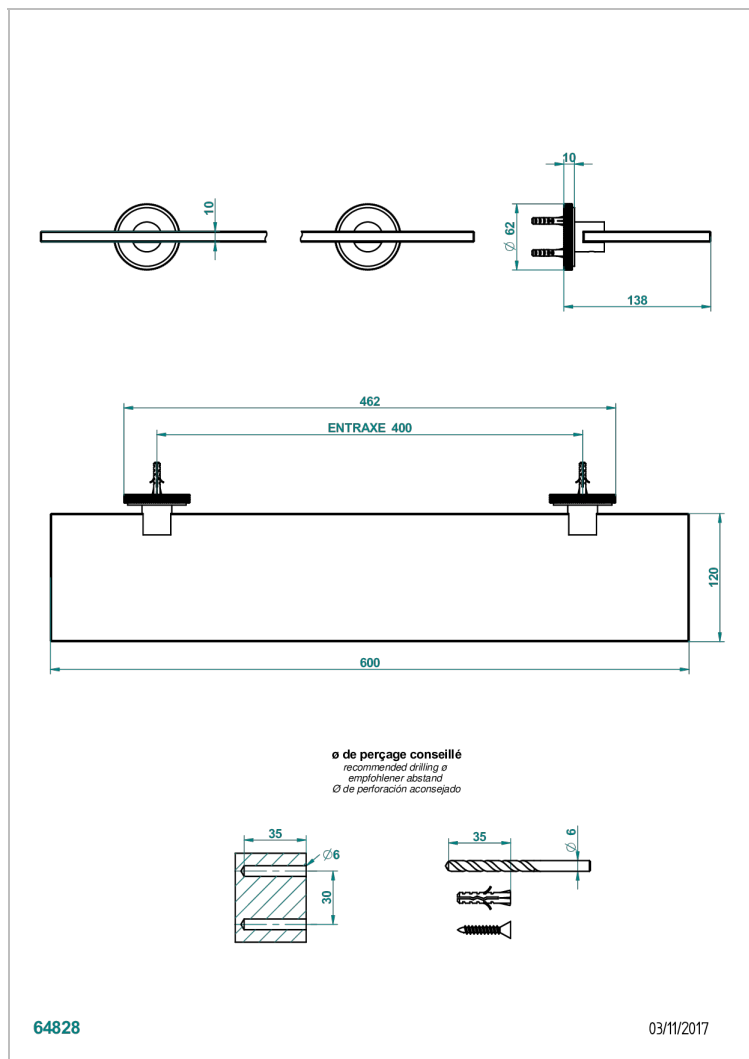

SYSTEM DIAMOND METAL WITH LEVER HANDLES

G9D-564

Glass shelf with brackets

64828

03/11/2017

CHARACTERISTIC

- System Diamond Metal with lever handles
- Glass shelf with brackets

AVAILABLE FINITIONS