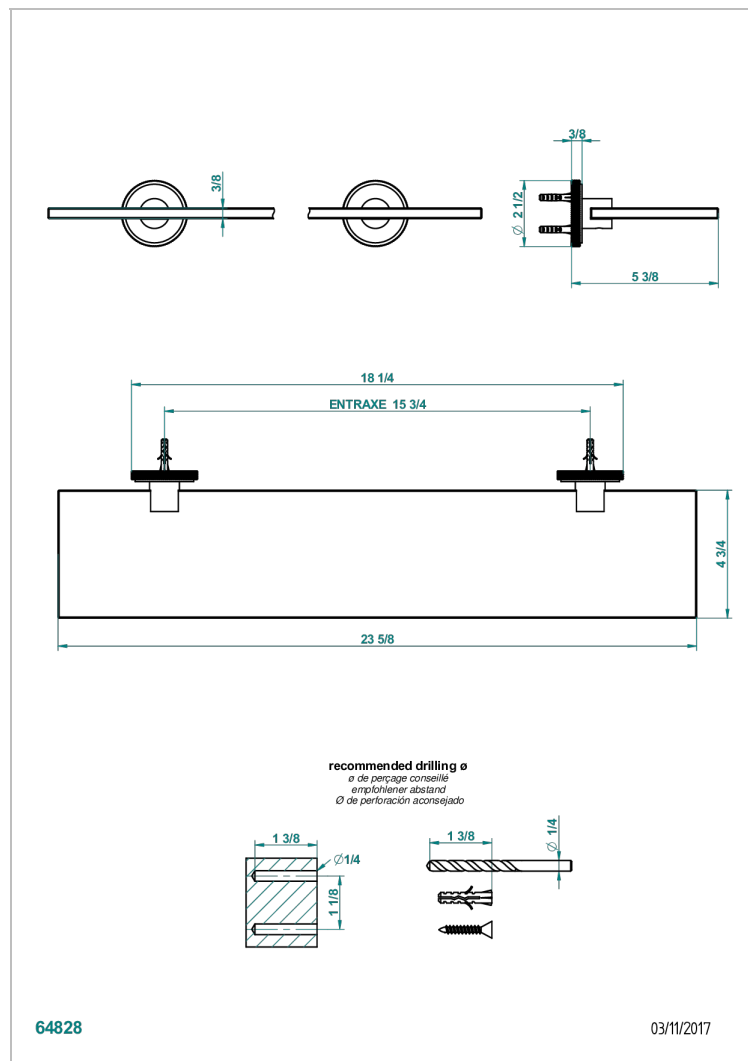

SYSTEM DIAMOND METAL WITH LEVER HANDLES

G9D-564

Glass shelf with brackets

CHARACTERISTIC

- System Diamond Metal with lever handles
- Glass shelf with brackets

AVAILABLE FINITIONS

Black ceram - D30
Blush PVD - H62
Brass color PVD - H49
Brown bronze color PVD - F33
Chrome polished - A02
Copper antique matt, coated - H07