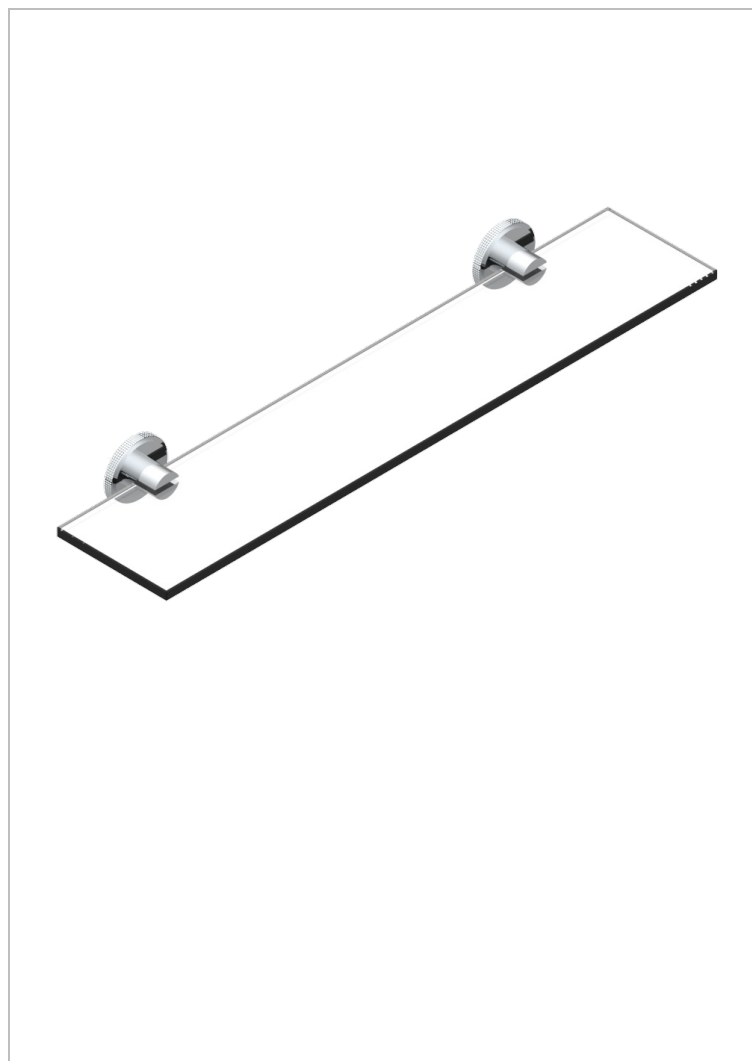

SYSTEM DIAMOND METAL WITH LEVER HANDLES

G9D-564

Glass shelf with brackets

CHARACTERISTIC

- System Diamond Metal with lever handles
- Glass shelf with brackets

AVAILABLE FINITIONS

Black ceram - D30
Blush PVD - H62
Brass color PVD - H49
Brown bronze color PVD - F33
Chrome polished - A02
Copper antique matt, coated - H07

Gold color PVD - H52
Gold mat - F07
Gold polished - F01
Graphite PVD - H64
Light coated bronze - D01
Matt Umber PVD - H67

Matt blush PVD - H60
Matt brass color PVD - H50
Matt brown bronze color PVD - F34
Matt chrome (American satin) - C02
Matt gold color PVD - H53
Matt graphite PVD - H65

Matt nickel (American satin) - C01
Matt nickel color PVD - H56
Nickel antique / Sovereign - H28
Nickel color PVD - H55
Nickel polished - B01
Polished chrome with gold inlay - GA1

Soft gold - F30
Soft matt gold - F31
Umber PVD - H66