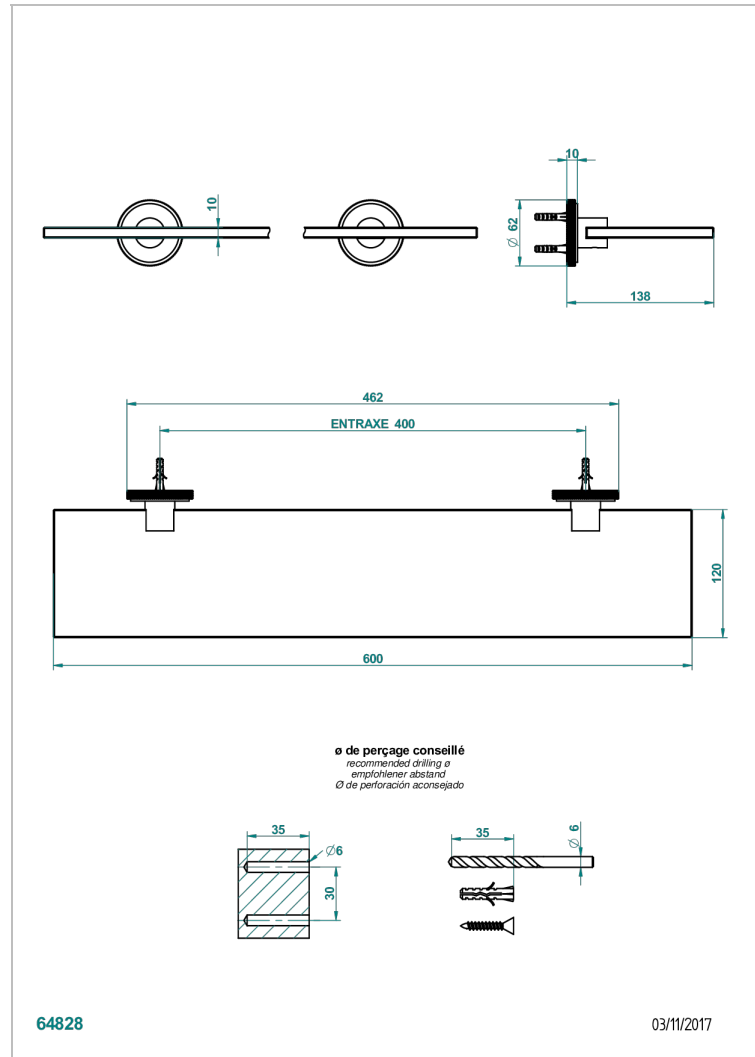

SYSTEM DIAMOND METAL

G9C-564

Glass shelf with brackets

64828

03/11/2017

CHARACTERISTIC

- System Diamond Metal
- Glass shelf with brackets

AVAILABLE FINITIONS