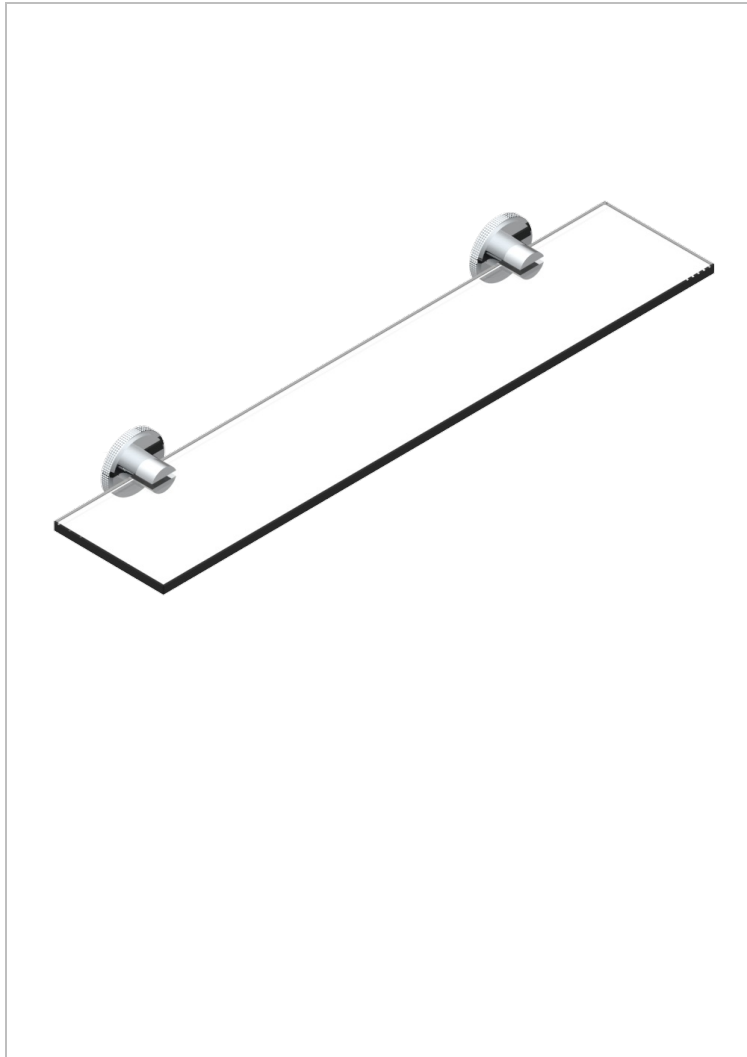

SYSTEM DIAMOND METAL

G9C-564

Glass shelf with brackets

64828

03/11/2017

CHARACTERISTIC

- System Diamond Metal
- Glass shelf with brackets

AVAILABLE FINITIONS

Matt blush PVD - H60
Matt brass color PVD - H50
Matt brown bronze color PVD - F34
Matt chrome (American satin) - C02
Matt gold color PVD - H53
Matt graphite PVD - H65

Matt nickel (American satin) - C01
Matt nickel color PVD - H56
Nickel antique / Sovereign - H28
Nickel color PVD - H55
Nickel polished - B01
Polished chrome with gold inlay - GA1