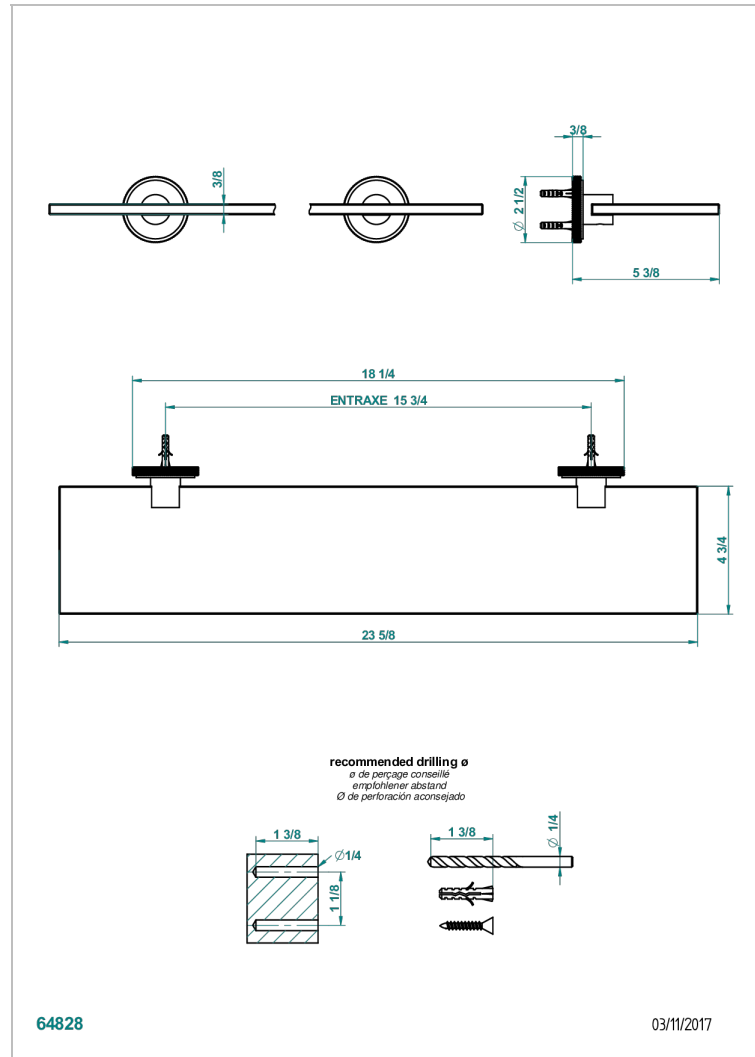

SYSTEM DIAMOND METAL

G9C-564

Glass shelf with brackets

CHARACTERISTIC

- System Diamond Metal
- Glass shelf with brackets

AVAILABLE FINITIONS

Black ceram - D30
Blush PVD - H62
Brass color PVD - H49
Brown bronze color PVD - F33
Chrome polished - A02
Copper antique matt, coated - H07