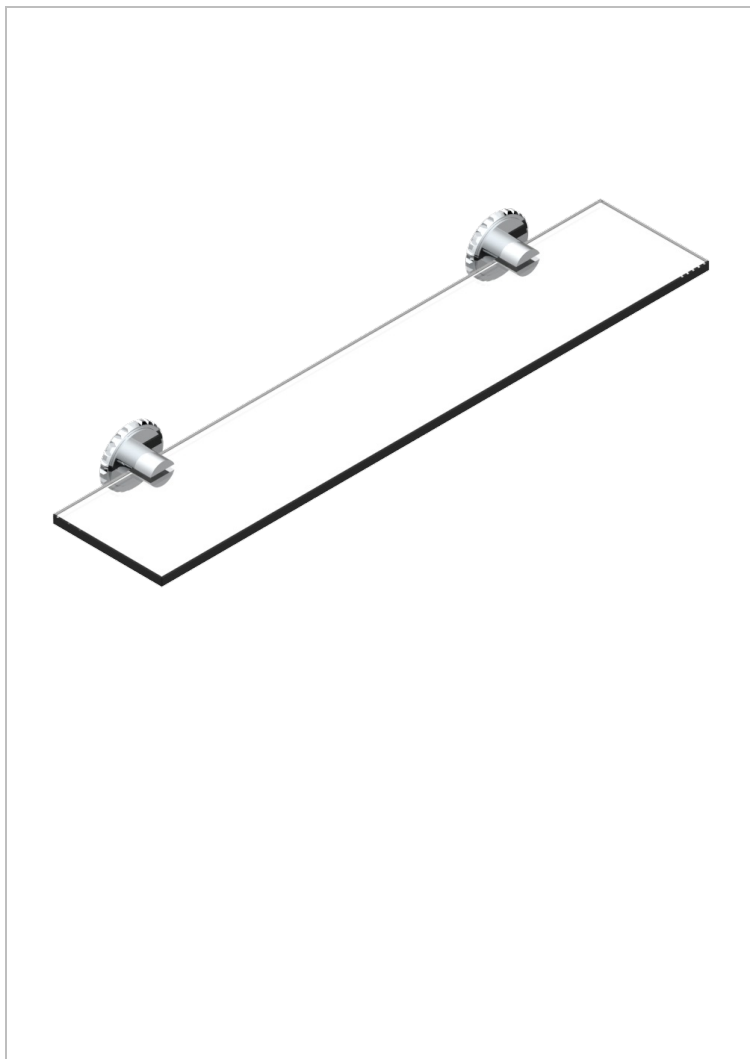

SYSTEM CRYSTAL WITH LEVER HANDLES

G9K-564

Glass shelf with brackets

64827

03/11/2017

CHARACTERISTIC

- System Crystal with lever handles
- Glass shelf with brackets

AVAILABLE FINITIONS