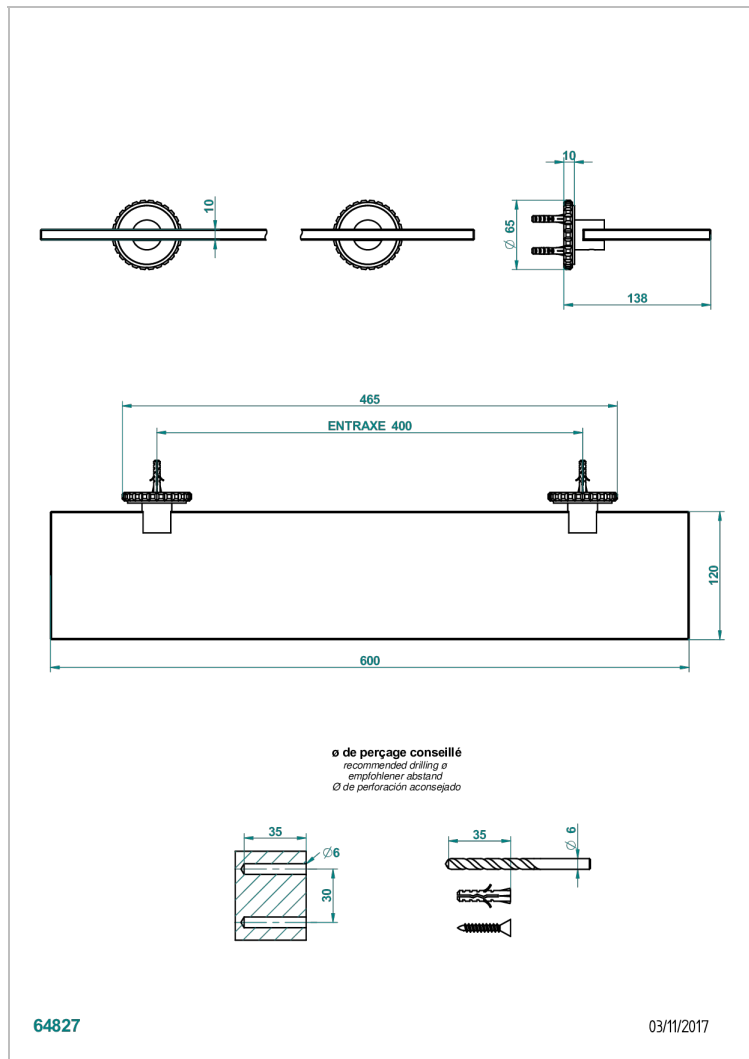

SYSTEM CRYSTAL WITH LEVER HANDLES

G9K-564

Glass shelf with brackets

64827

03/11/2017

CHARACTERISTIC

- System Crystal with lever handles
- Glass shelf with brackets

AVAILABLE FINITIONS