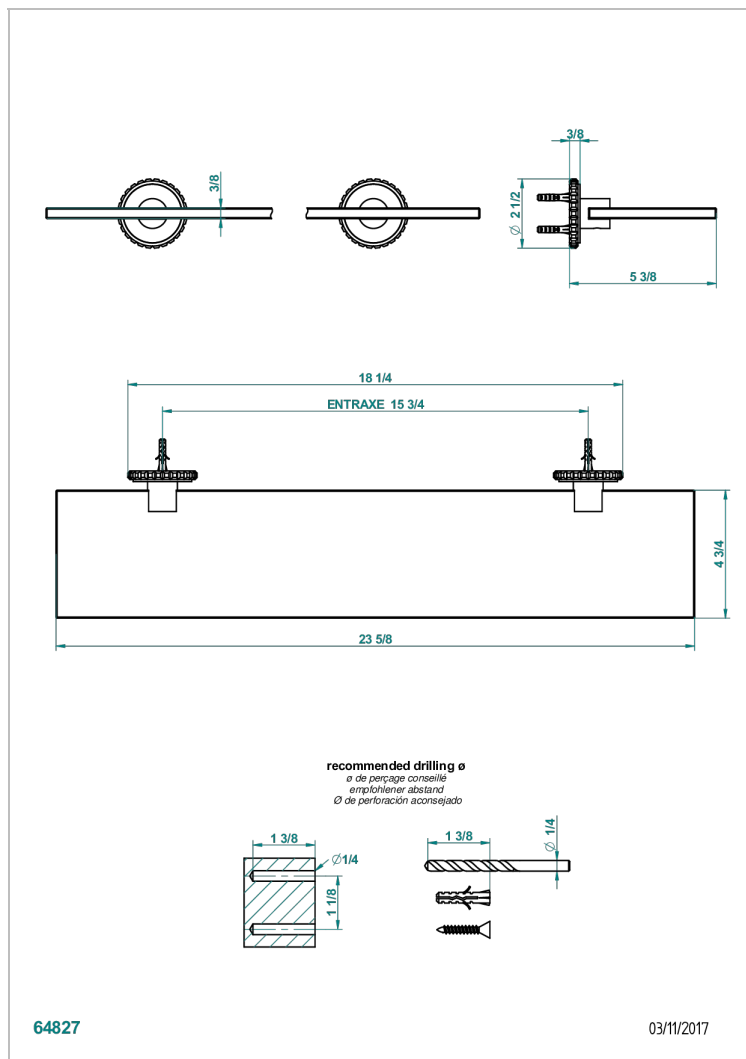

# SYSTEM CRYSTAL WITH LEVER HANDLES

G9K-564

Glass shelf with brackets

## CHARACTERISTIC

- System Crystal with lever handles
- Glass shelf with brackets