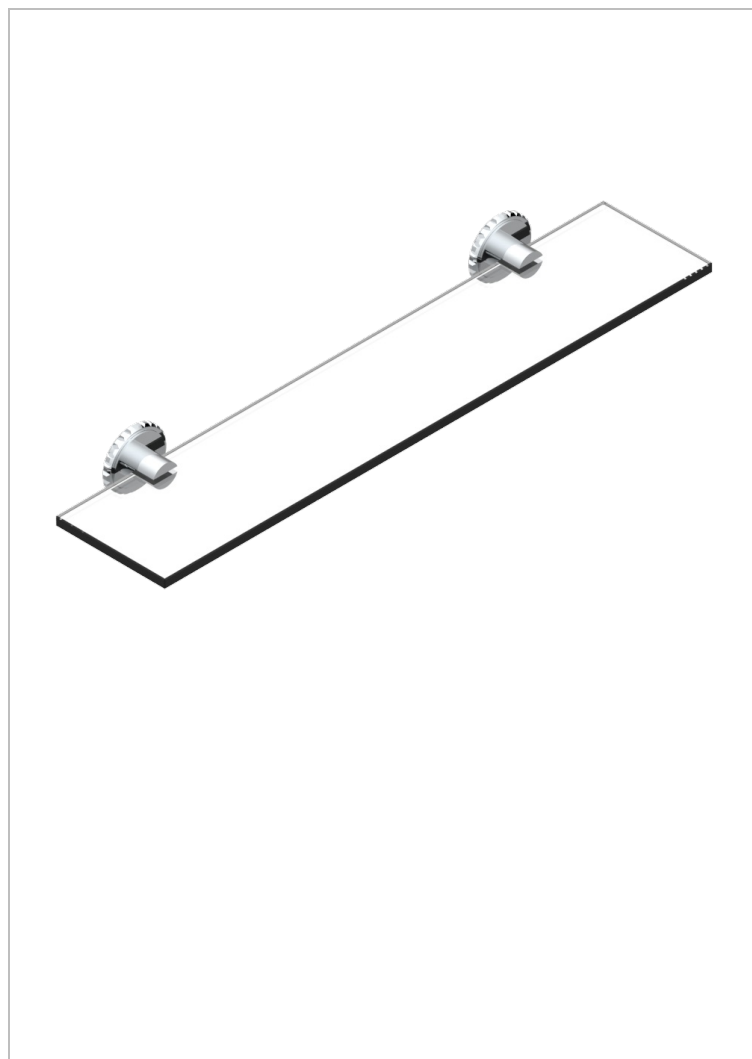

# SYSTEM CRYSTAL WITH LEVER HANDLES

G9K-564

Glass shelf with brackets

## CHARACTERISTIC

- System Crystal with lever handles
- Glass shelf with brackets