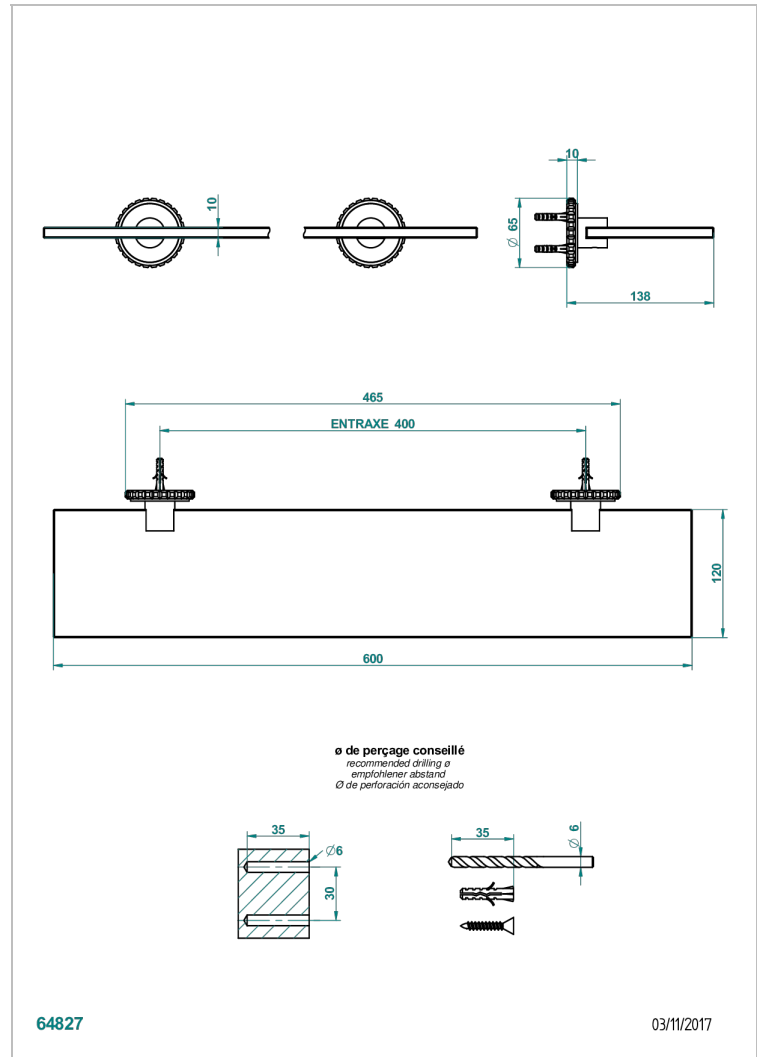

SYSTEM CRYSTAL

G9J-564

Glass shelf with brackets

CHARACTERISTIC

- System Crystal
- Glass shelf with brackets

AVAILABLE FINITIONS

Black ceram - D30
Blush PVD - H62
Brass color PVD - H49
Brown bronze color PVD - F33
Chrome polished - A02
Copper antique matt, coated - H07