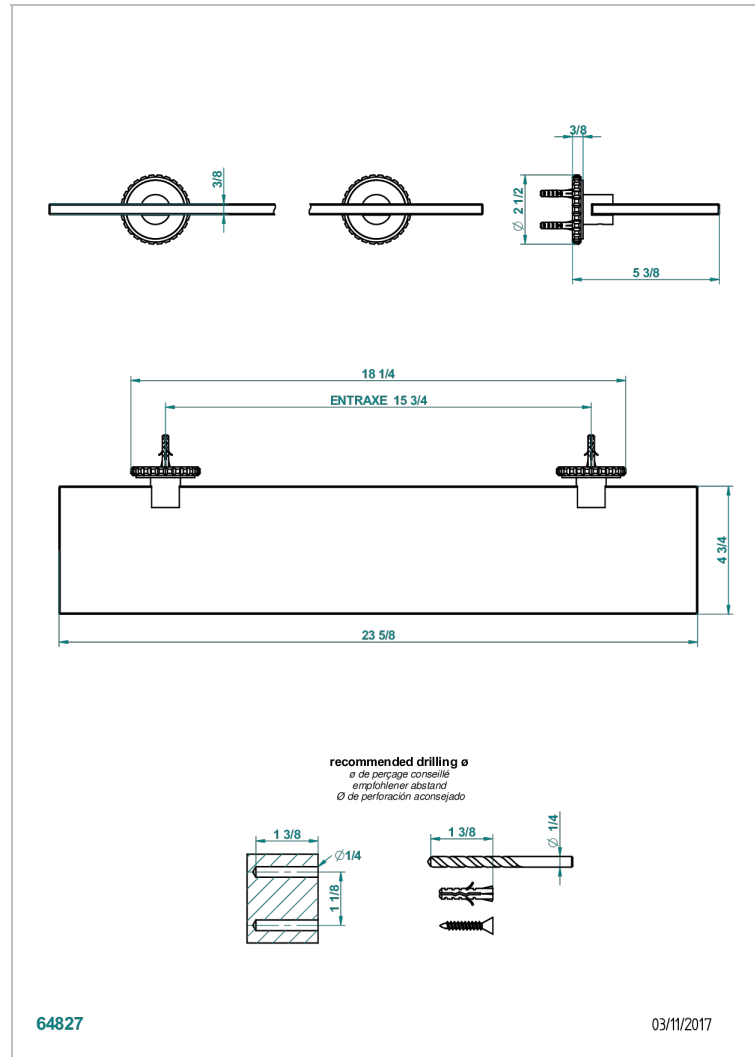

SYSTEM CRYSTAL

G9J-564

Glass shelf with brackets

CHARACTERISTIC

- System Crystal
- Glass shelf with brackets

AVAILABLE FINITIONS

Black ceram - D30
 Blush PVD - H62
 Brass color PVD - H49
 Brown bronze color PVD - F33
 Chrome polished - A02
 Copper antique matt, coated - H07