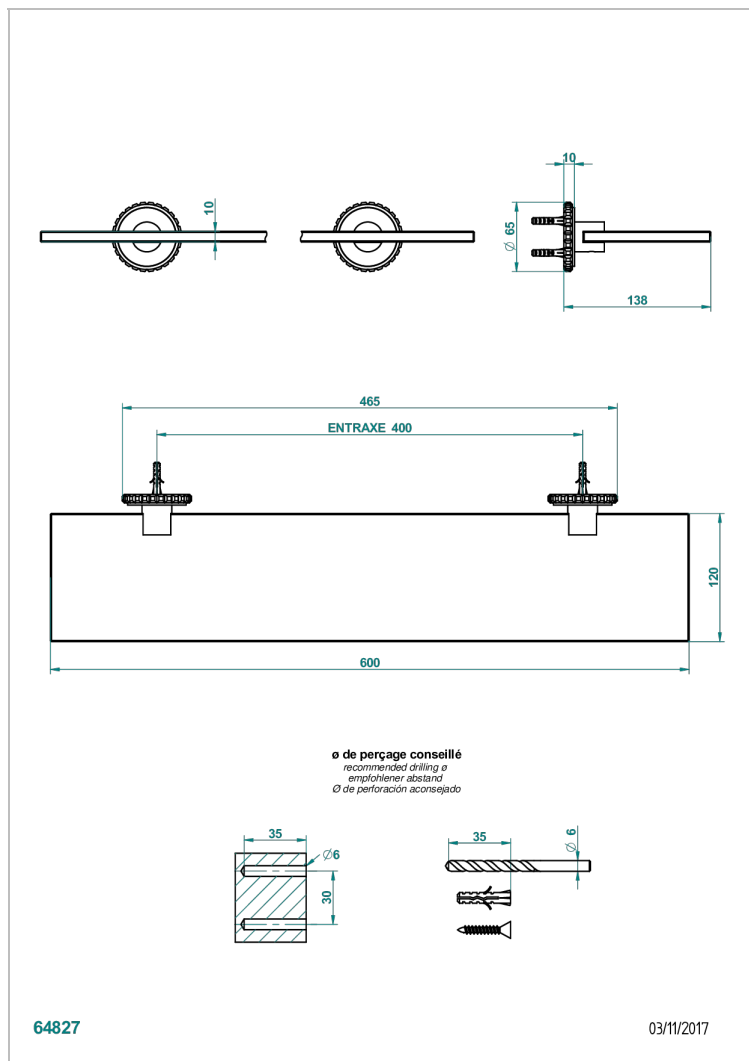

# SYSTEM HOWLITE WITH LEVER HANDLES

G9H-564

Glass shelf with brackets

## CHARACTERISTIC

- System Howlite with lever handles
- Glass shelf with brackets