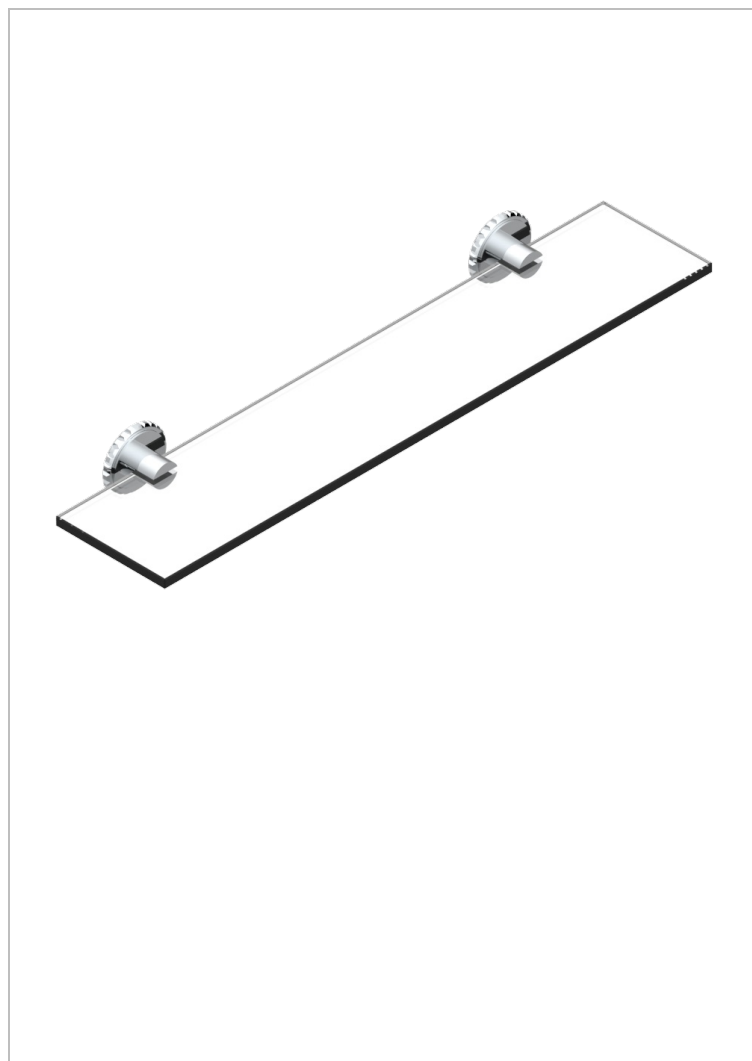

# SYSTEM HOWLITE WITH LEVER HANDLES

G9H-564

Glass shelf with brackets

## CHARACTERISTIC

- System Howlite with lever handles
- Glass shelf with brackets