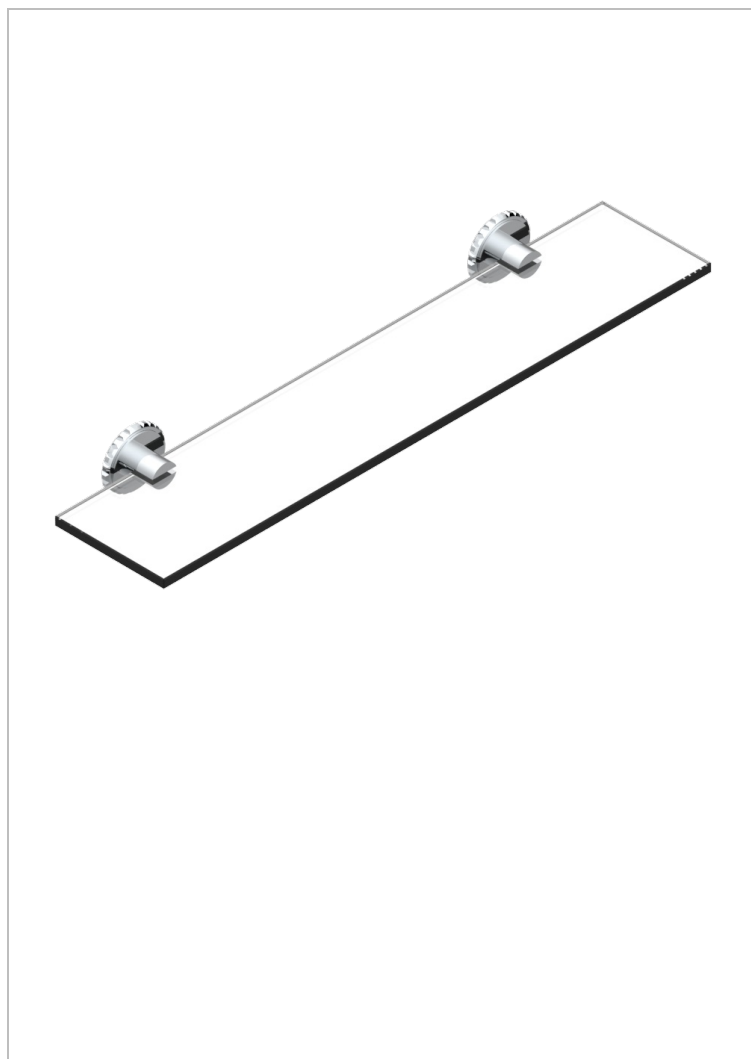

# SYSTEM HOWLITE WITH LEVER HANDLES

G9H-564

Glass shelf with brackets

## CHARACTERISTIC

- System Howlite with lever handles
- Glass shelf with brackets