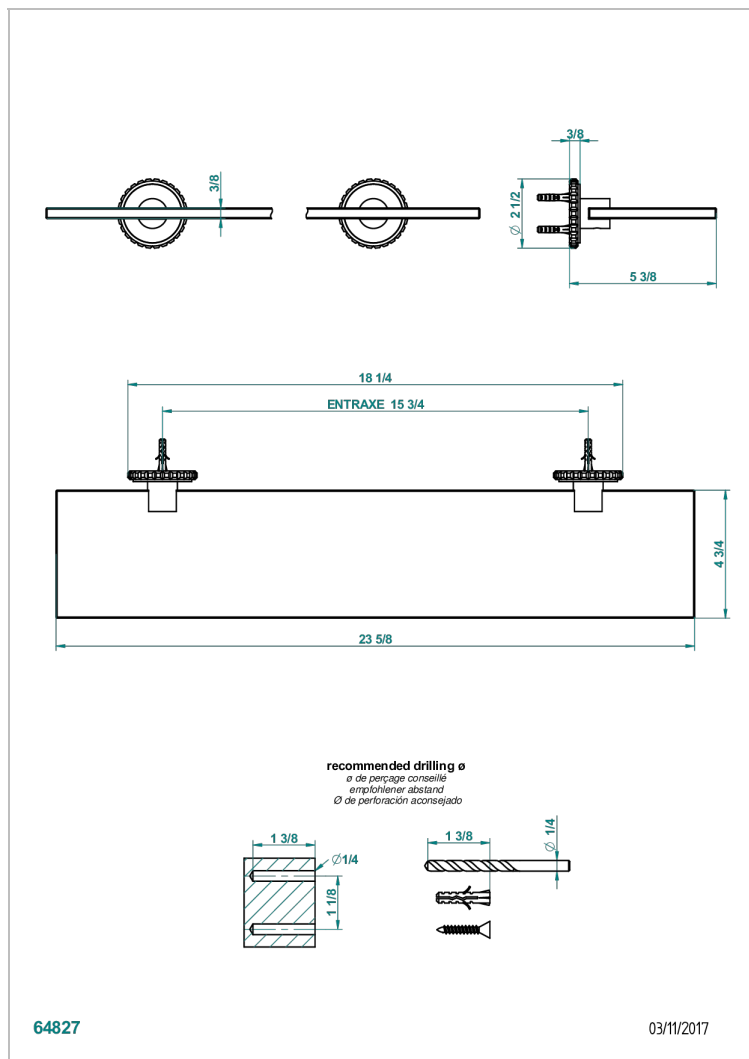

# SYSTEM HOWLITE WITH LEVER HANDLES

G9H-564

Glass shelf with brackets

## CHARACTERISTIC

- System Howlite with lever handles
- Glass shelf with brackets