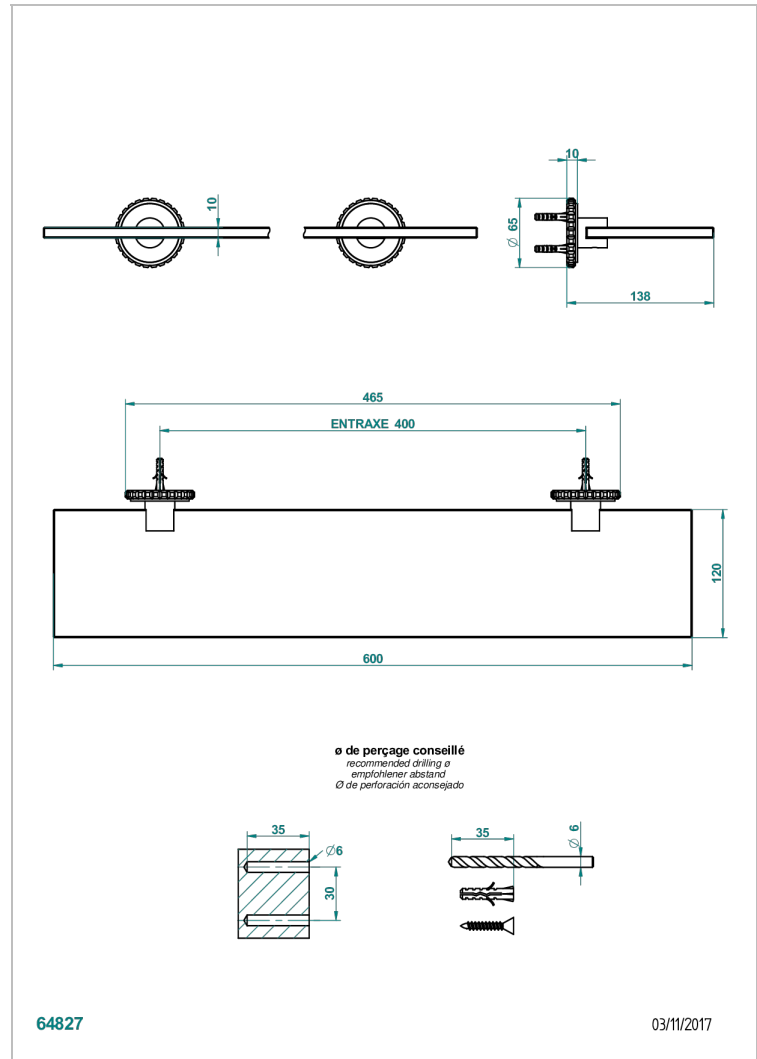

# SYSTEM HOWLITE

G9G-564

Glass shelf with brackets

64827

03/11/2017

## CHARACTERISTIC

- System Howlite
- Glass shelf with brackets