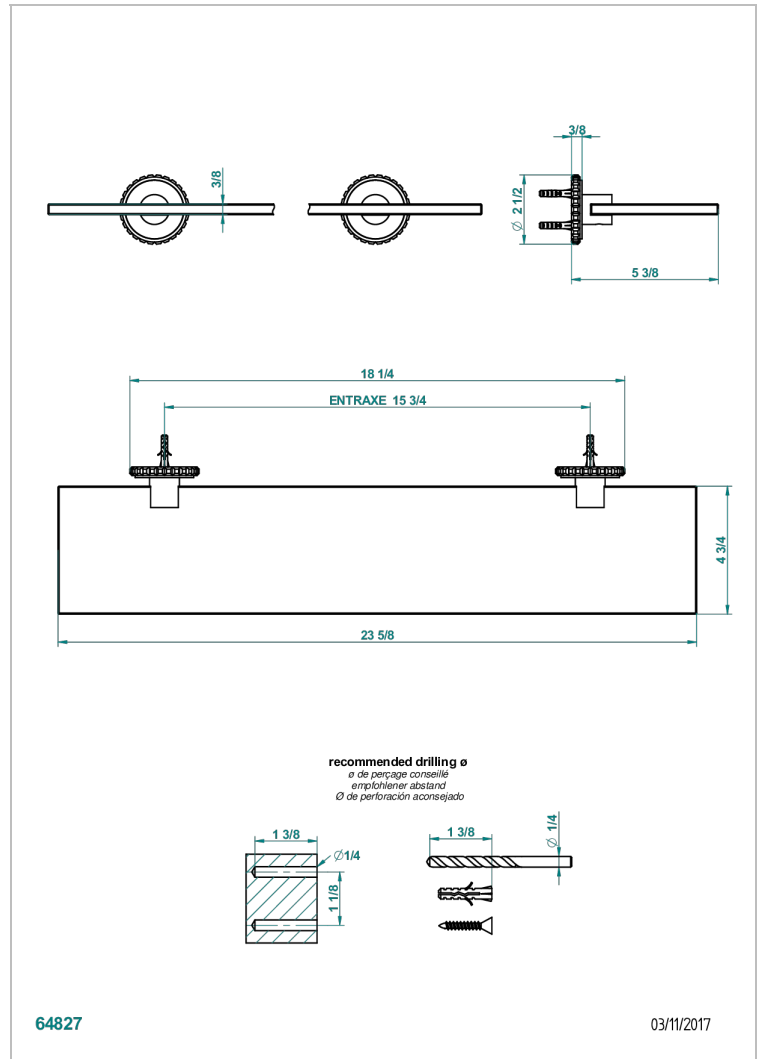

SYSTEM HOWLITE

G9G-564

Glass shelf with brackets

THG[®]
PARIS

CHARACTERISTIC

- System Howlite
- Glass shelf with brackets

AVAILABLE FINITIONS

Black ceram - D30
Blush PVD - H62
Brass color PVD - H49
Brown bronze color PVD - F33
Chrome polished - A02
Copper antique matt, coated - H07