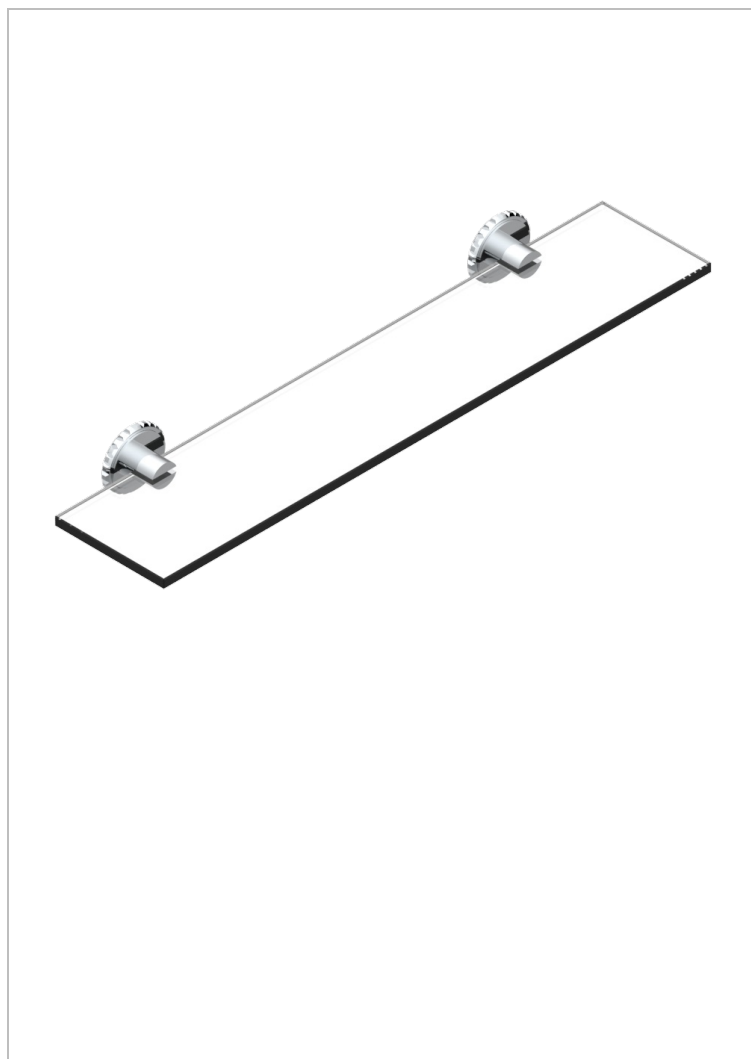

SYSTEM SQUARED METAL WITH LEVER HANDLES

G9F-564

Glass shelf with brackets

CHARACTERISTIC

- System Squared Metal with lever handles
- Glass shelf with brackets

AVAILABLE FINITIONS

Black ceram - D30
Blush PVD - H62
Brass color PVD - H49
Brown bronze color PVD - F33
Chrome polished - A02
Copper antique matt, coated - H07

Matt nickel (American satin) - C01
Matt nickel color PVD - H56
Nickel antique / Sovereign - H28
Nickel color PVD - H55
Nickel polished - B01
Polished chrome with gold inlay - GA1

Soft gold - F30
Soft matt gold - F31
Umber PVD - H66