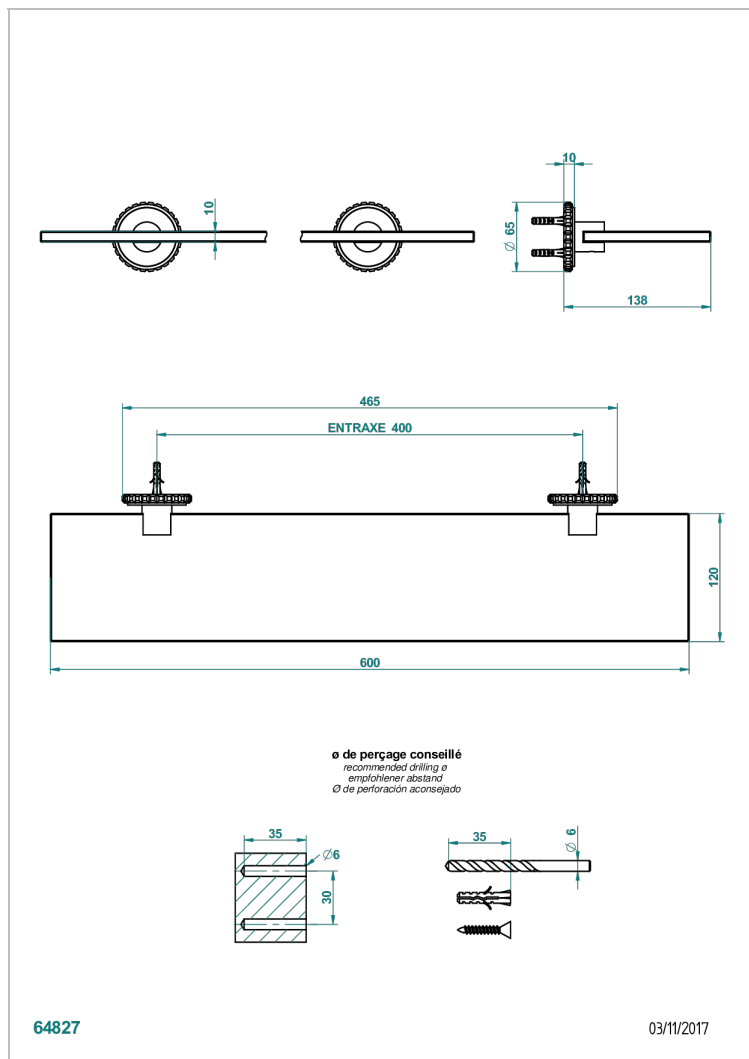

SYSTEM SQUARED METAL WITH LEVER HANDLES

G9F-564

Glass shelf with brackets

CHARACTERISTIC

- System Squared Metal with lever handles
- Glass shelf with brackets

AVAILABLE FINITIONS

Black ceram - D30
Blush PVD - H62
Brass color PVD - H49
Brown bronze color PVD - F33
Chrome polished - A02
Copper antique matt, coated - H07