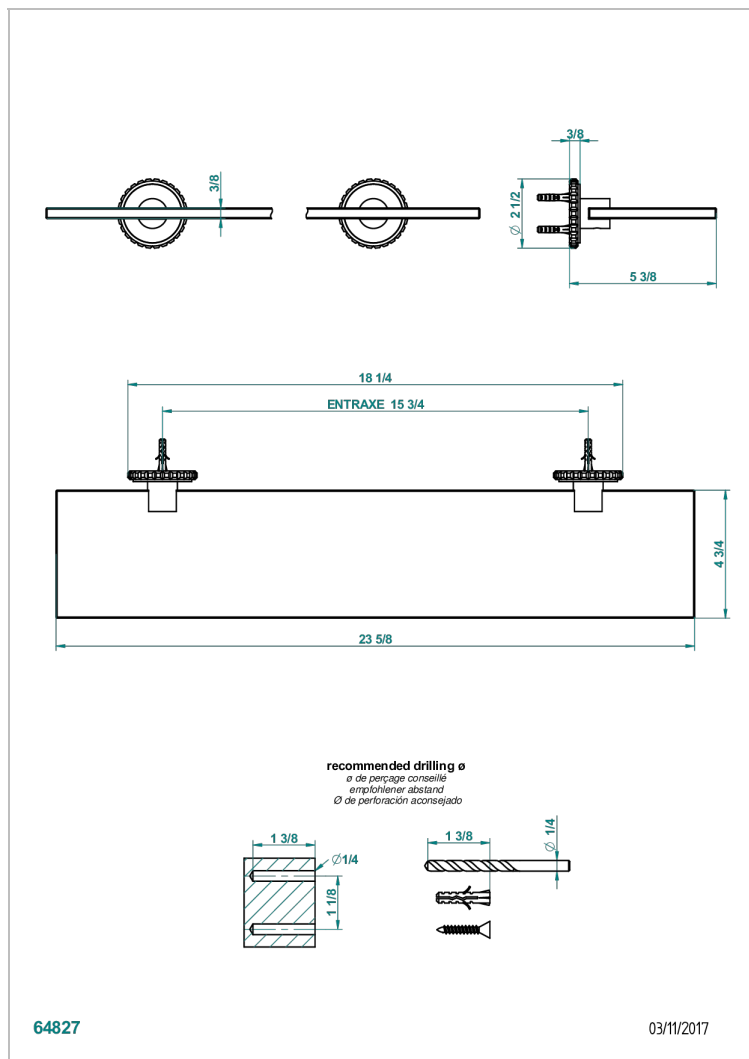

# SYSTEM SQUARED METAL WITH LEVER

G9F-564

Repisa con soportes

## CARACTERÍSTICAS

- System Squared Metal with lever
- Repisa con soportes