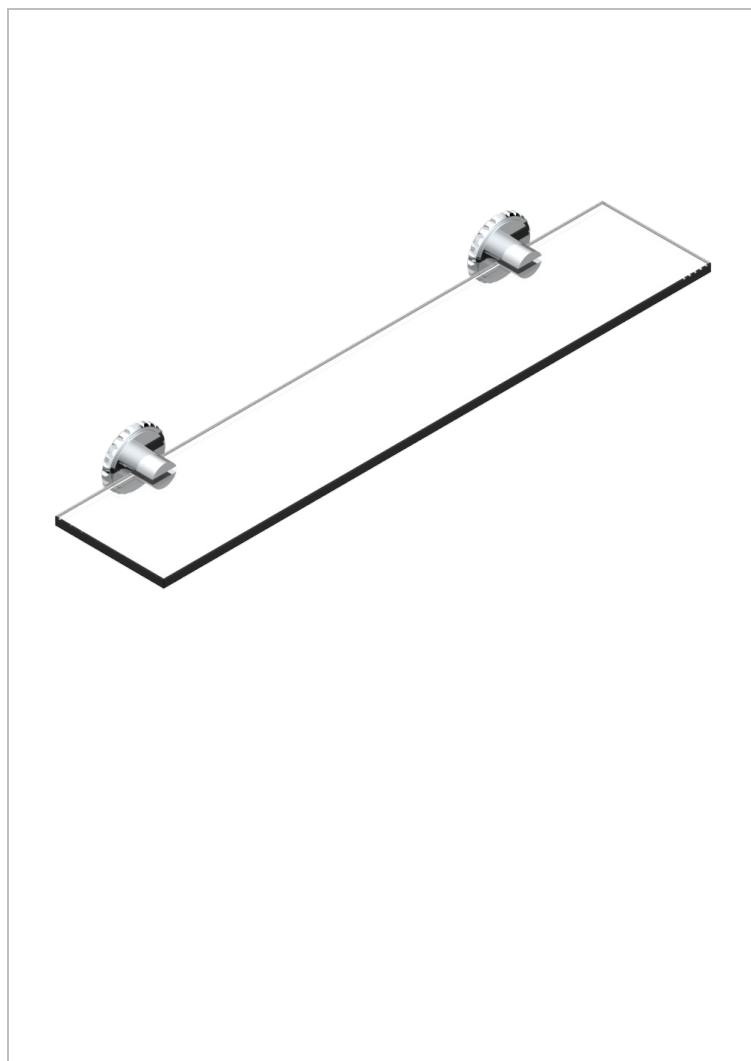

SYSTEM SQUARED METAL WITH LEVER HANDLES

G9F-564

Glass shelf with brackets

CHARACTERISTIC

- System Squared Metal with lever handles
- Glass shelf with brackets

AVAILABLE FINITIONS

Black ceram - D30
Blush PVD - H62
Brass color PVD - H49
Brown bronze color PVD - F33
Chrome polished - A02
Copper antique matt, coated - H07

Matt nickel (American satin) - C01
Matt nickel color PVD - H56
Nickel antique / Sovereign - H28
Nickel color PVD - H55
Nickel polished - B01
Polished chrome with gold inlay - GA1

Soft gold - F30
Soft matt gold - F31
Umber PVD - H66