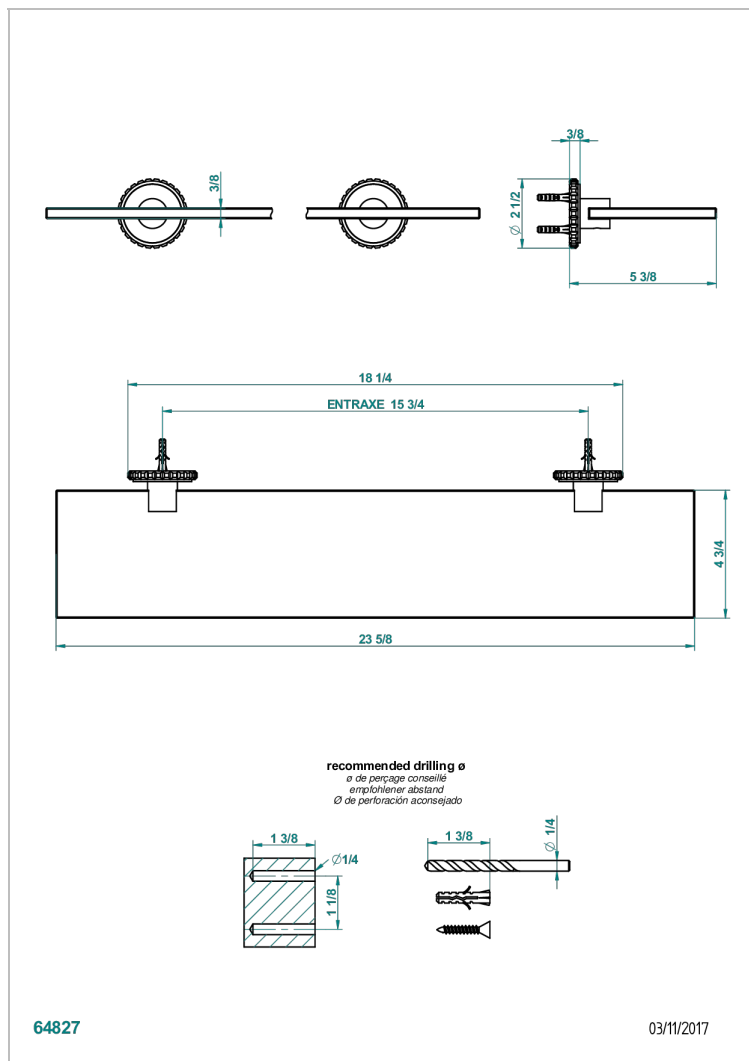

SYSTEM SQUARED METAL WITH LEVER HANDLES

G9F-564

Glass shelf with brackets

CHARACTERISTIC

- System Squared Metal with lever handles
- Glass shelf with brackets

AVAILABLE FINITIONS

Black ceram - D30
Blush PVD - H62
Brass color PVD - H49
Brown bronze color PVD - F33
Chrome polished - A02
Copper antique matt, coated - H07