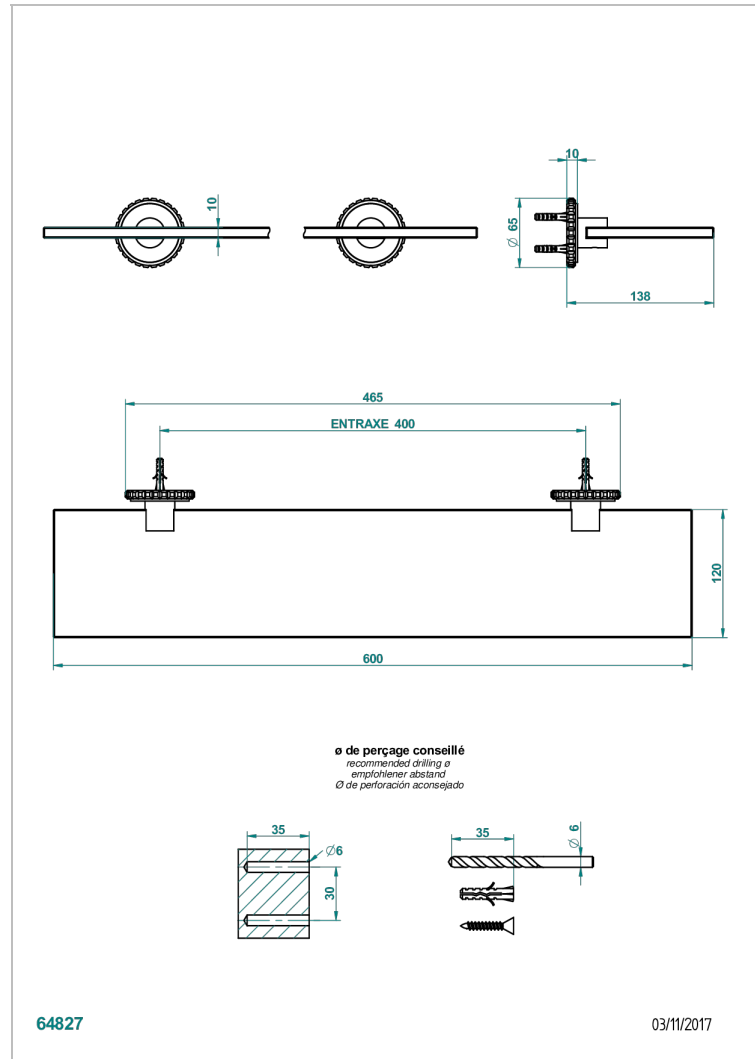

# SYSTEM SQUARED METAL WITH LEVER

G9F-564

Repisa con soportes

THG<sup>®</sup>  
PARIS

## CARACTERÍSTICAS

- System Squared Metal with lever
- Repisa con soportes