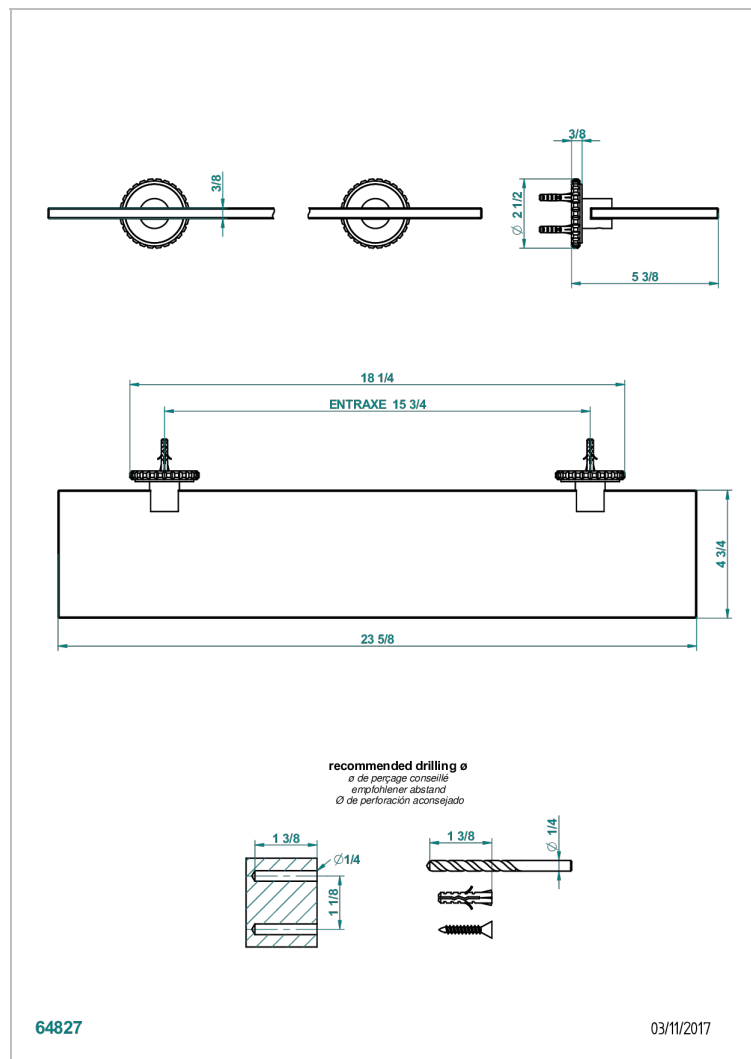

# SYSTEM SQUARED METAL WITH LEVER

G9F-564

Repisa con soportes

## CARACTERÍSTICAS

- System Squared Metal with lever
- Repisa con soportes