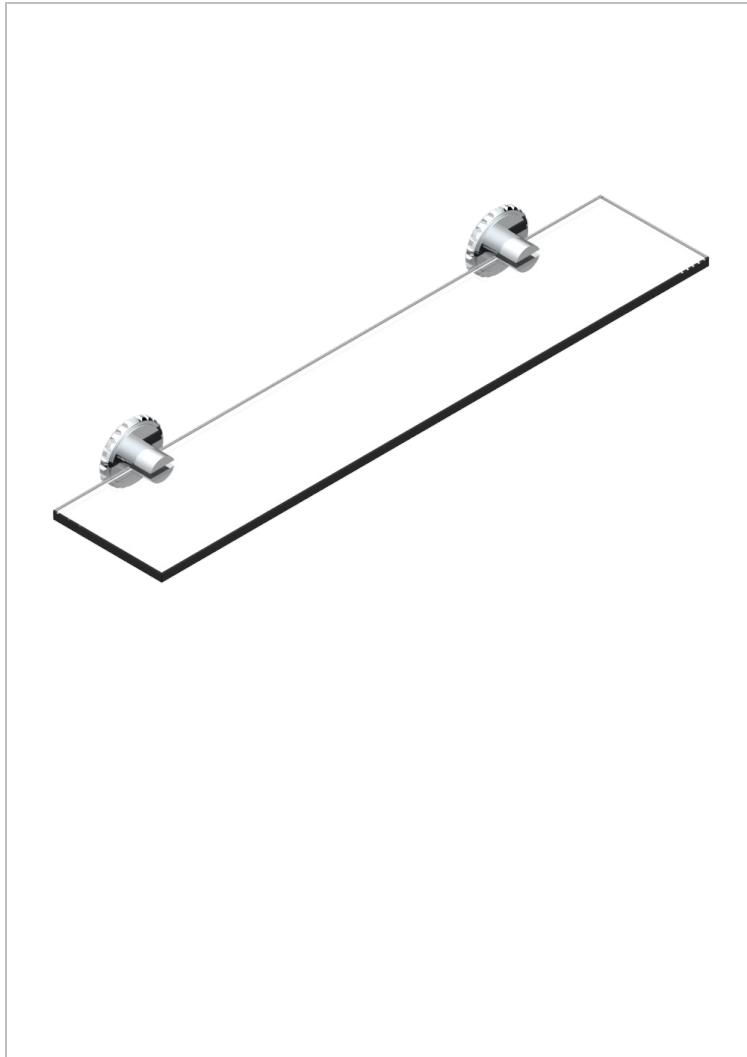

SYSTEM SQUARED METAL

G9E-564

Glass shelf with brackets

64827

03/11/2017

CHARACTERISTIC

- System Squared Metal
- Glass shelf with brackets

AVAILABLE FINITIONS

Matt blush PVD - H60
Matt brass color PVD - H50
Matt brown bronze color PVD - F34
Matt chrome (American satin) - C02
Matt gold color PVD - H53
Matt graphite PVD - H65

Matt nickel (American satin) - C01
Matt nickel color PVD - H56
Nickel antique / Sovereign - H28
Nickel color PVD - H55
Nickel polished - B01
Polished chrome with gold inlay - GA1

Soft gold - F30
Soft matt gold - F31
Umber PVD - H66