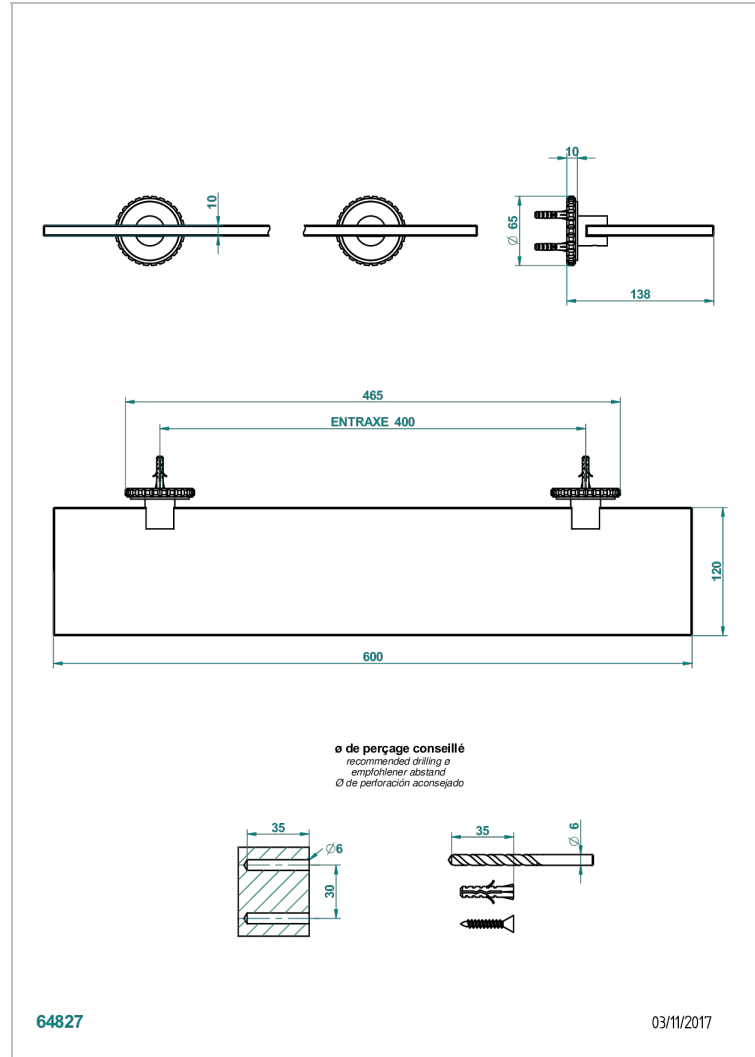

SYSTEM SQUARED METAL

G9E-564

Glass shelf with brackets

64827

03/11/2017

CHARACTERISTIC

- System Squared Metal
- Glass shelf with brackets

AVAILABLE FINITIONS