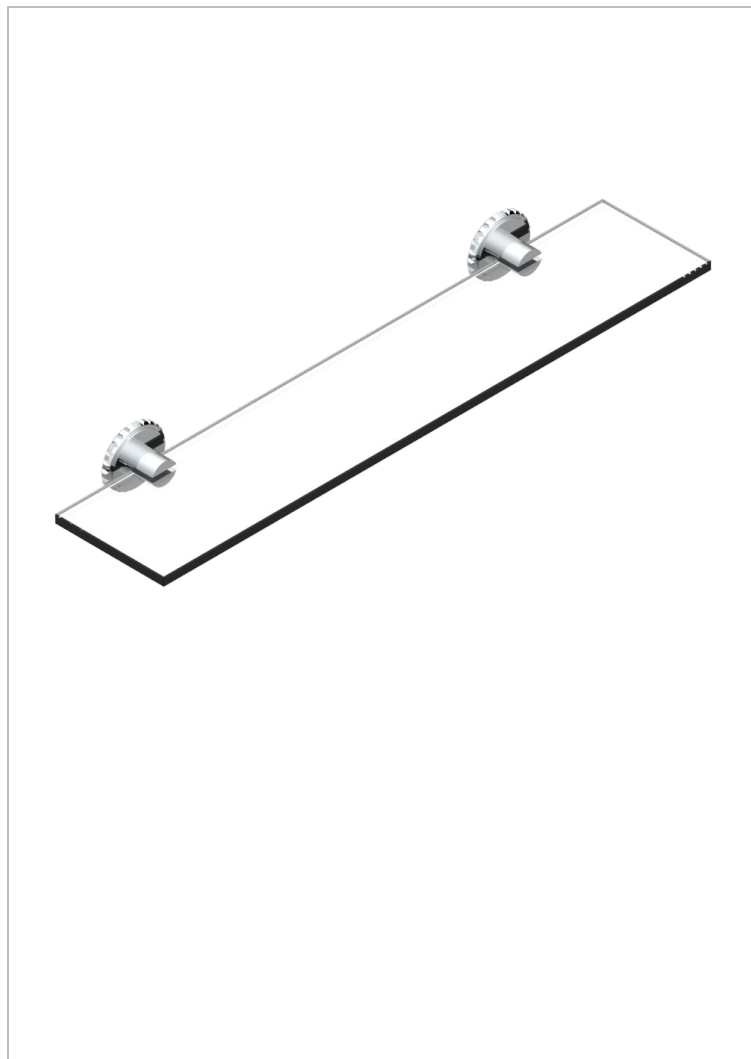

SYSTEM SQUARED METAL

G9E-564

Glass shelf with brackets

CHARACTERISTIC

- System Squared Metal
- Glass shelf with brackets

AVAILABLE FINITIONS

Black ceram - D30
 Blush PVD - H62
 Brass color PVD - H49
 Brown bronze color PVD - F33
 Chrome polished - A02
 Copper antique matt, coated - H07

Matt nickel (American satin) - C01
 Matt nickel color PVD - H56
 Nickel antique / Sovereign - H28
 Nickel color PVD - H55
 Nickel polished - B01
 Polished chrome with gold inlay - GA1

Soft gold - F30
 Soft matt gold - F31
 Umber PVD - H66