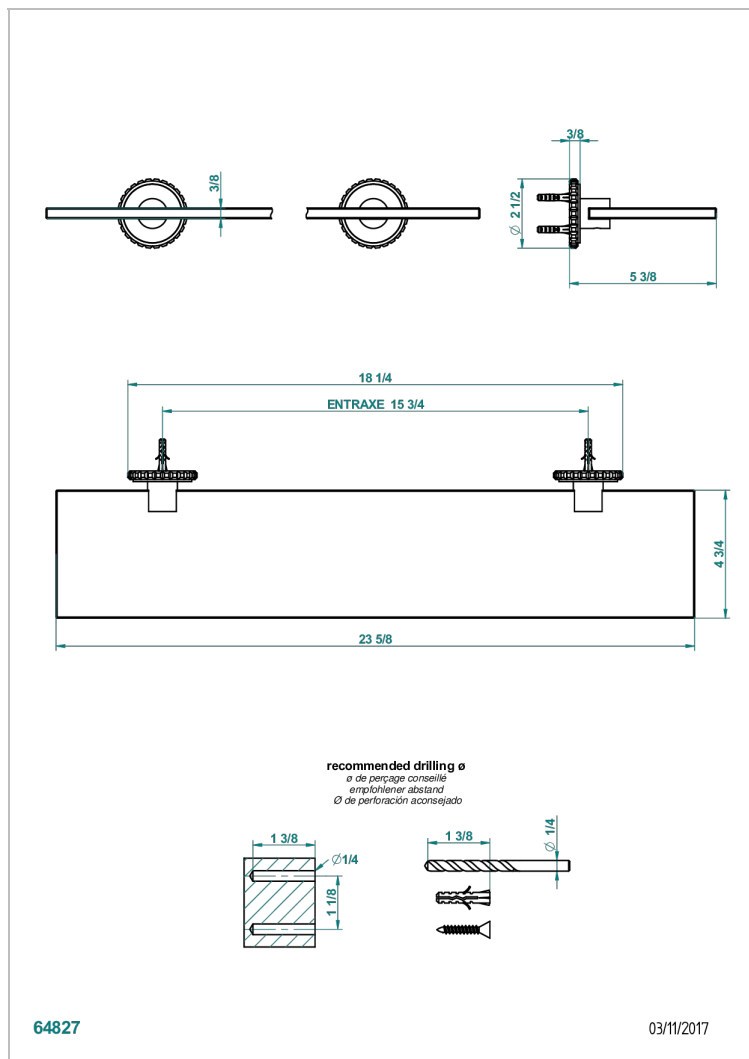

SYSTEM SQUARED METAL

G9E-564

Glass shelf with brackets

CHARACTERISTIC

- System Squared Metal
- Glass shelf with brackets

AVAILABLE FINITIONS

Black ceram - D30
 Blush PVD - H62
 Brass color PVD - H49
 Brown bronze color PVD - F33
 Chrome polished - A02
 Copper antique matt, coated - H07