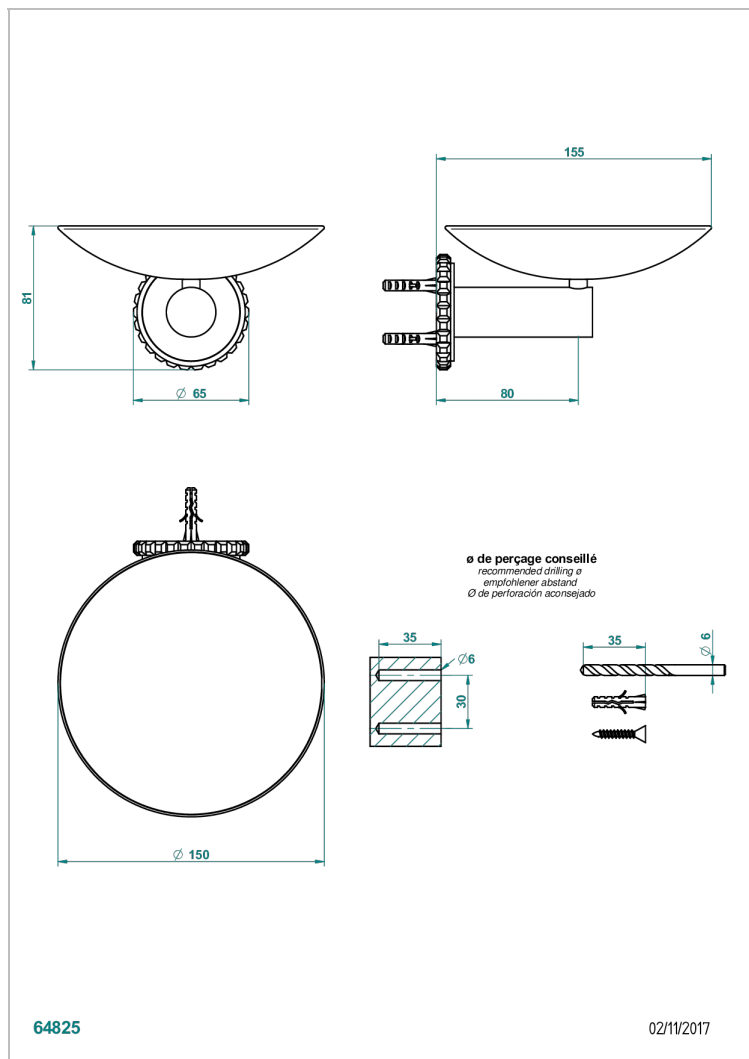

SYSTEM HOWLITE WITH LEVER HANDLES

G9H-546GM

Soap dish, wall mounted, 6" diameter

THG[®]
PARIS

CHARACTERISTIC

- System Howlite with lever handles
- Soap dish, wall mounted, 6" diameter

AVAILABLE FINITIONS

Black ceram - D30
Blush PVD - H62
Brass color PVD - H49
Brown bronze color PVD - F33
Chrome polished - A02
Copper antique matt, coated - H07