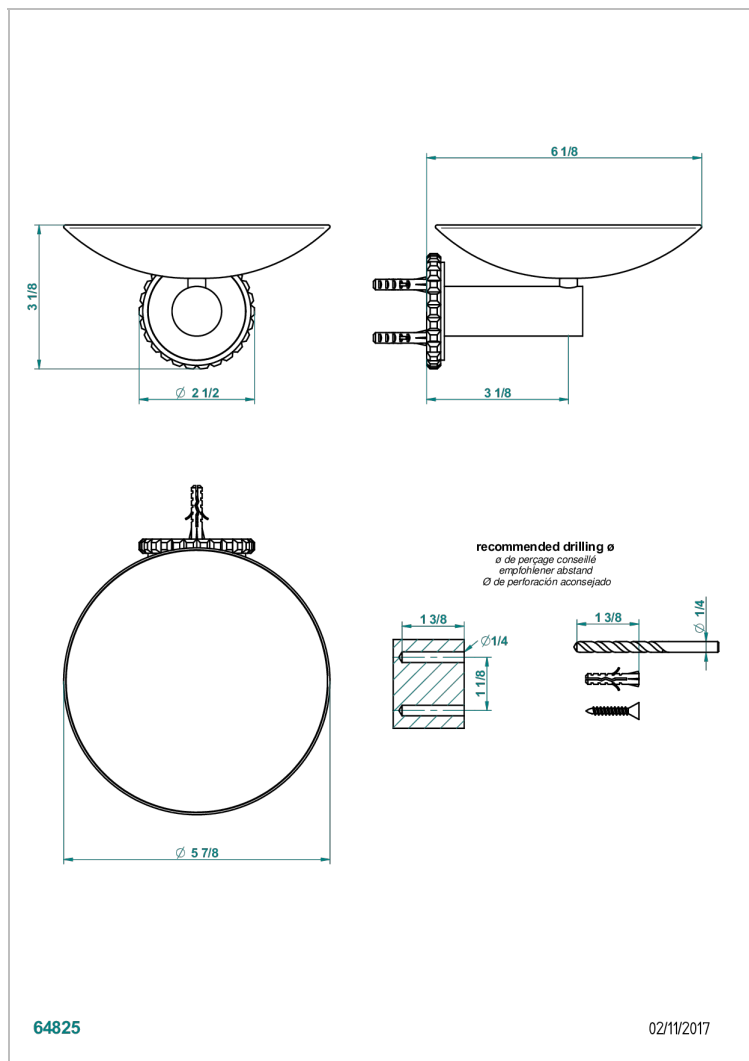

SYSTEM HOWLITE WITH LEVER HANDLES

G9H-546GM

Soap dish, wall mounted, 6" diameter

CHARACTERISTIC

- System Howlite with lever handles
- Soap dish, wall mounted, 6" diameter

AVAILABLE FINITIONS

Black ceram - D30
 Blush PVD - H62
 Brass color PVD - H49
 Brown bronze color PVD - F33
 Chrome polished - A02
 Copper antique matt, coated - H07