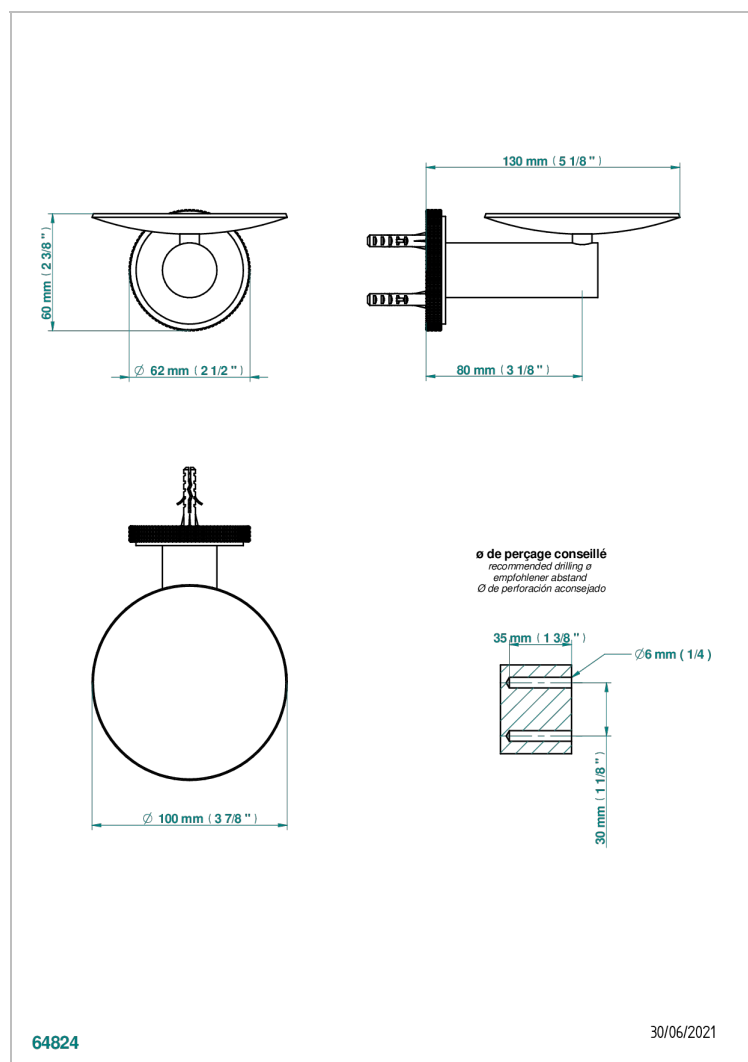

# SYSTEM DIAMOND METAL WITH LEVER HANDLES

G9D-546

Soap dish, wall mounted, 4" diameter

## CHARACTERISTIC

- System Diamond Metal with lever handles
- Soap dish, wall mounted, 4" diameter