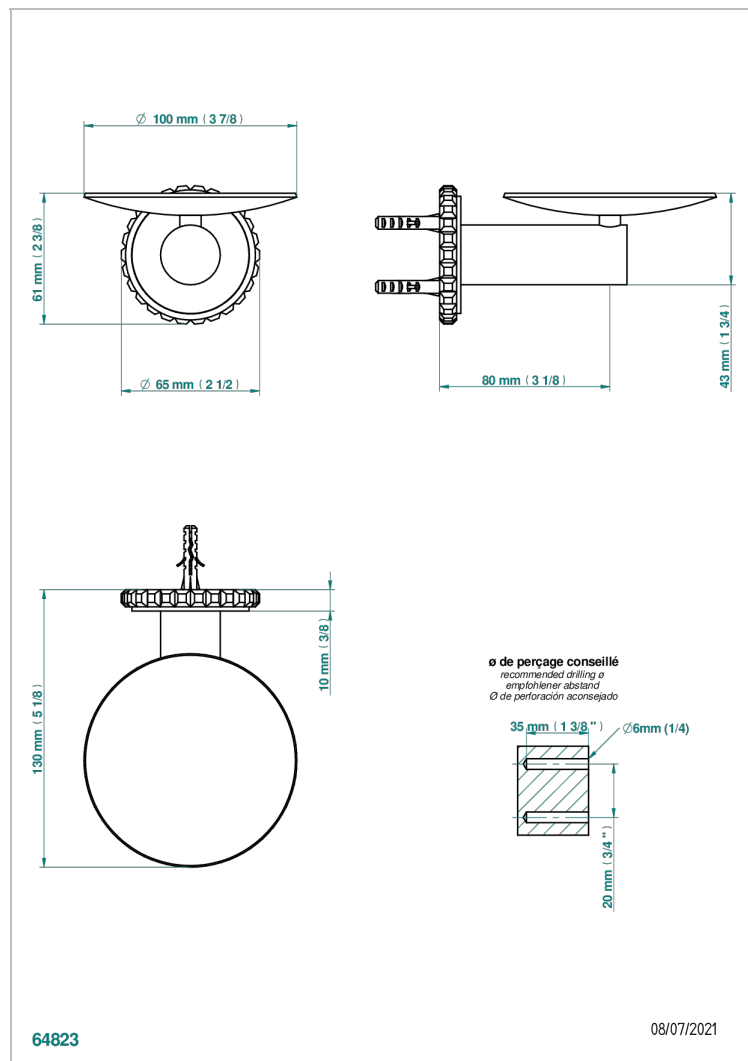

SYSTEM SQUARED METAL WITH LEVER HANDLES

G9F-546

Soap dish, wall mounted, 4" diameter

64823

08/07/2021

CHARACTERISTIC

- System Squared Metal with lever handles
- Soap dish, wall mounted, 4" diameter

AVAILABLE FINITIONS