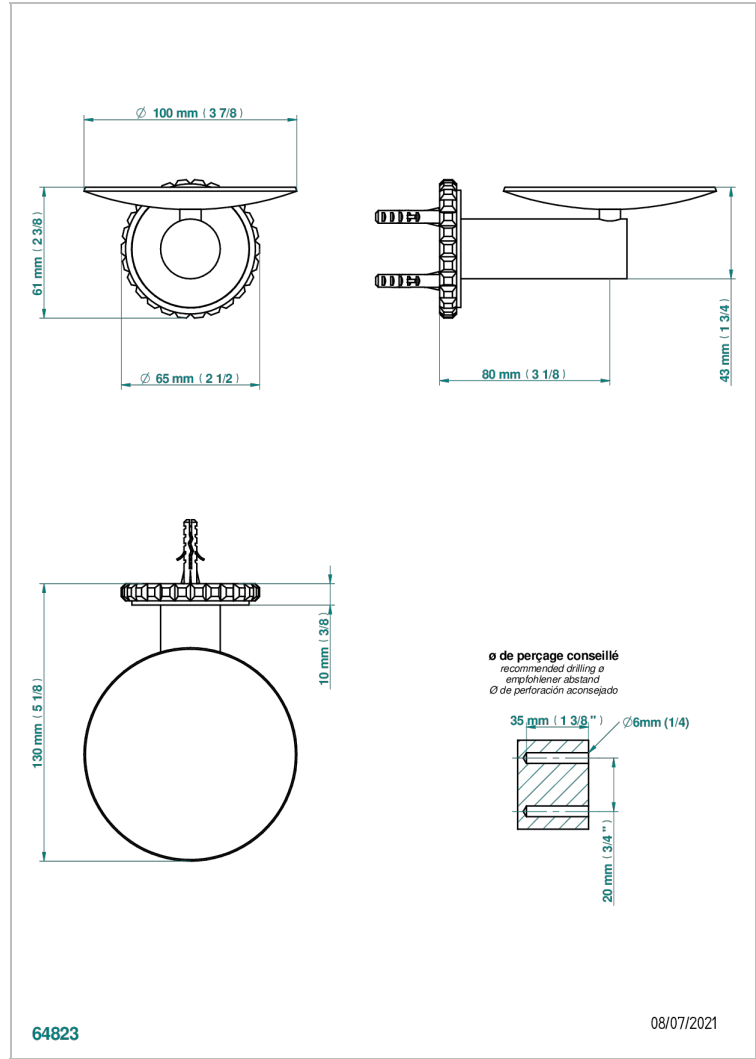

# SYSTEM SQUARED METAL

G9E-546

Soap dish, wall mounted, 4" diameter

## CHARACTERISTIC

- System Squared Metal
- Soap dish, wall mounted, 4" diameter