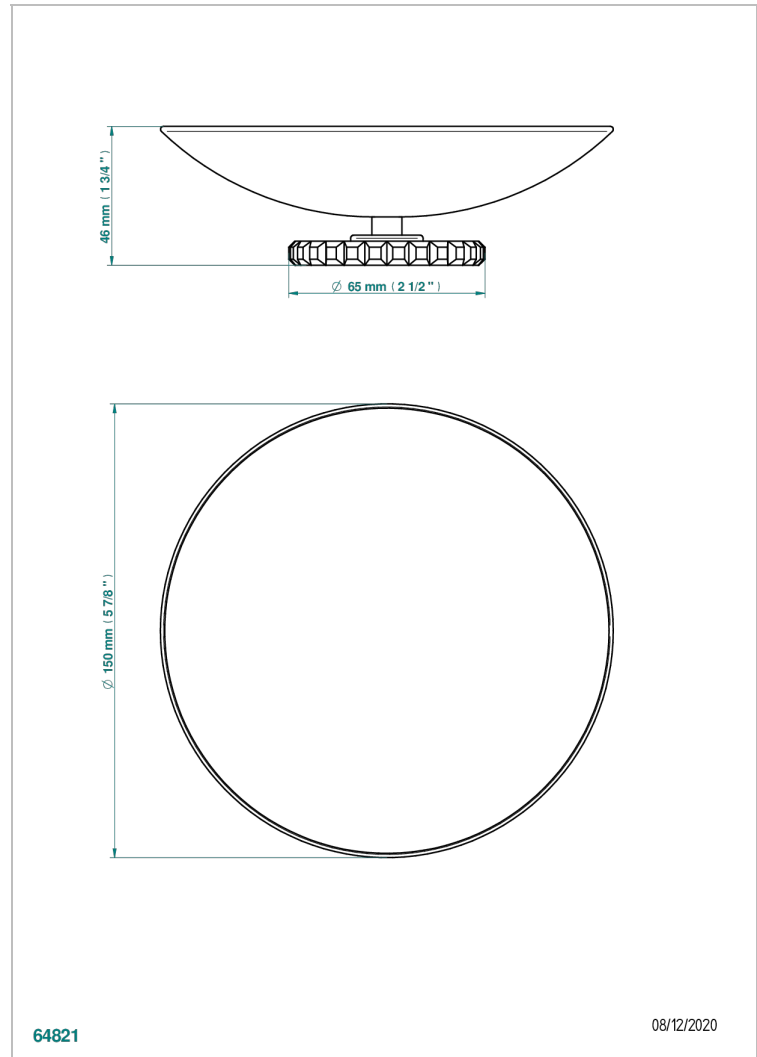

# SYSTEM CRYSTAL WITH LEVER HANDLES

G9K-544GM

Soap dish, freestanding , 6" diameter

THG<sup>®</sup>  
PARIS

## CHARACTERISTIC

- System Crystal with lever handles
- Soap dish, freestanding , 6" diameter