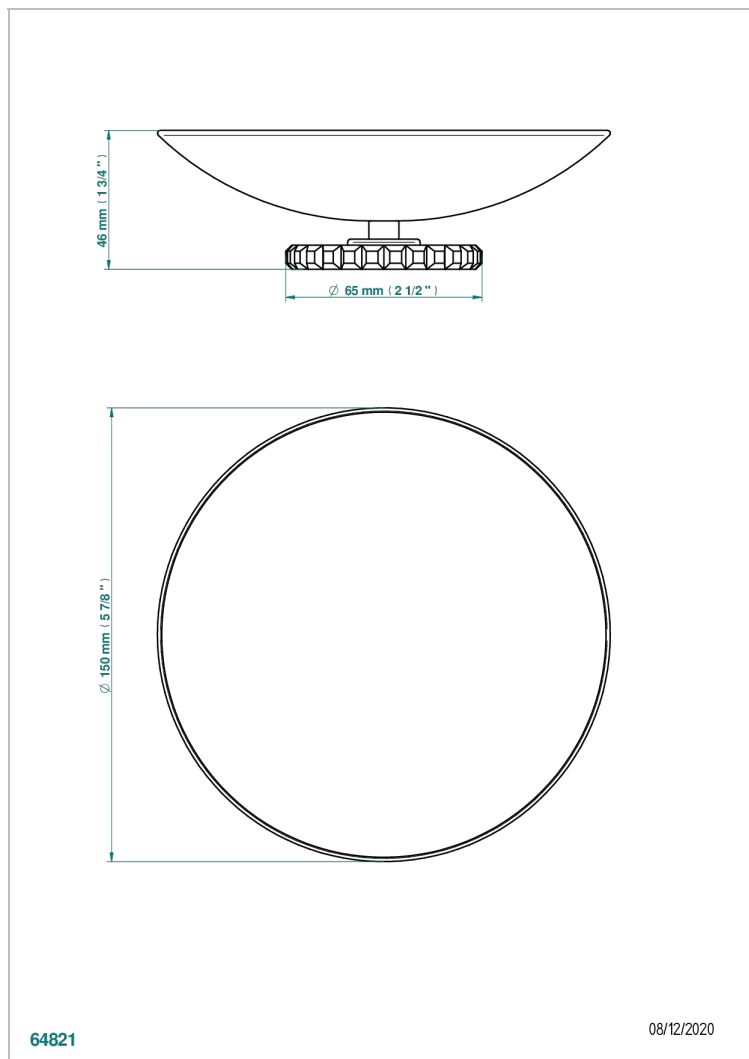

SYSTEM HOWLITE WITH LEVER HANDLES

G9H-544GM

Soap dish, freestanding , 6" diameter

THG[®]
PARIS

64821

08/12/2020

CHARACTERISTIC

- System Howlite with lever handles
- Soap dish, freestanding , 6" diameter