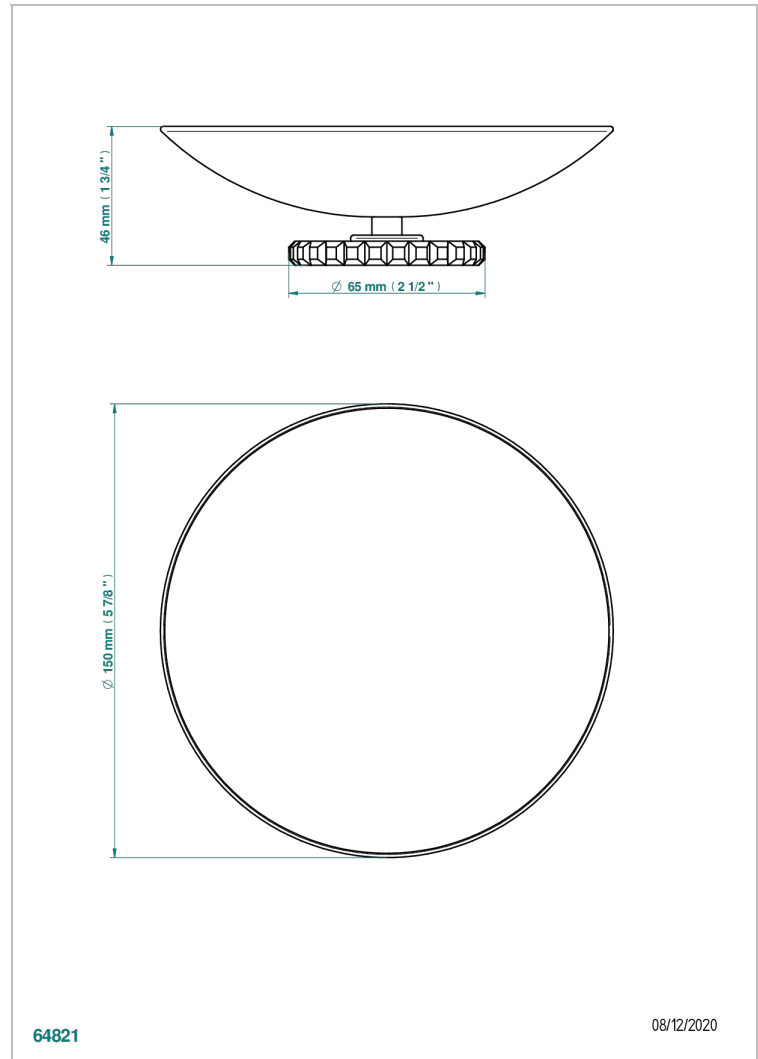

SYSTEM HOWLITE

G9G-544GM

Soap dish, freestanding , 6" diameter

THG[®]
PARIS

64821

08/12/2020

CHARACTERISTIC

- System Howlite
- Soap dish, freestanding , 6" diameter