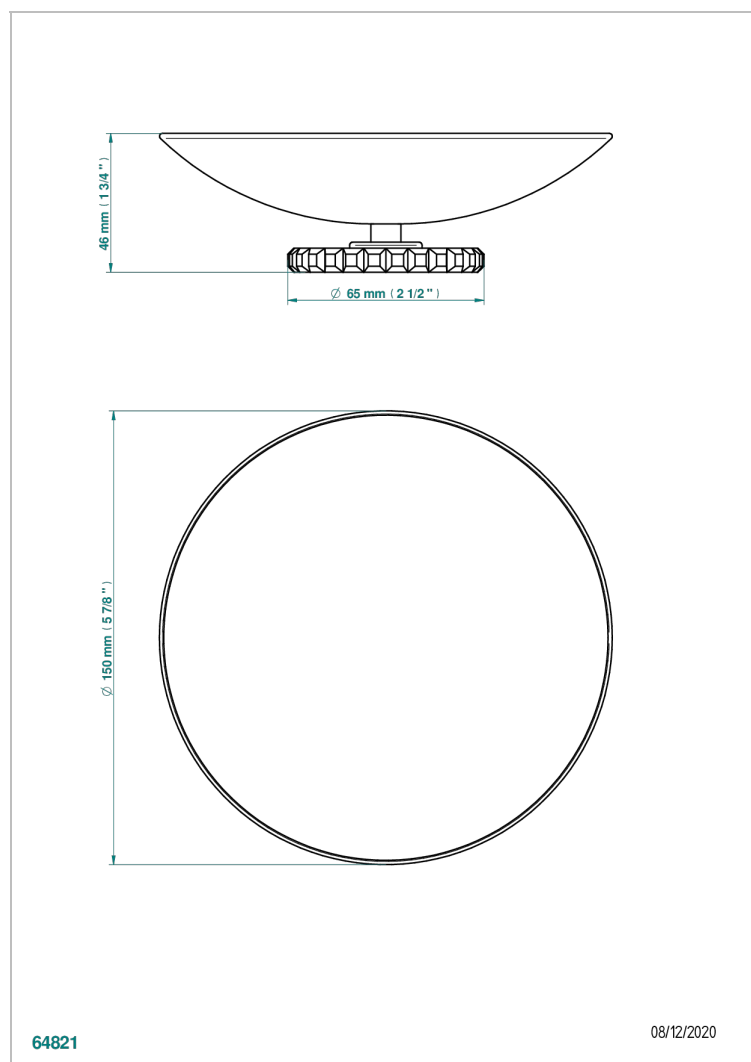

SYSTEM SQUARED METAL WITH LEVER HANDLES

G9F-544GM

Soap dish, freestanding , 6" diameter

CHARACTERISTIC

- System Squared Metal with lever handles
- Soap dish, freestanding , 6" diameter

AVAILABLE FINITIONS

Black ceram - D30
Blush PVD - H62
Brass color PVD - H49
Brown bronze color PVD - F33
Chrome polished - A02
Copper antique matt, coated - H07