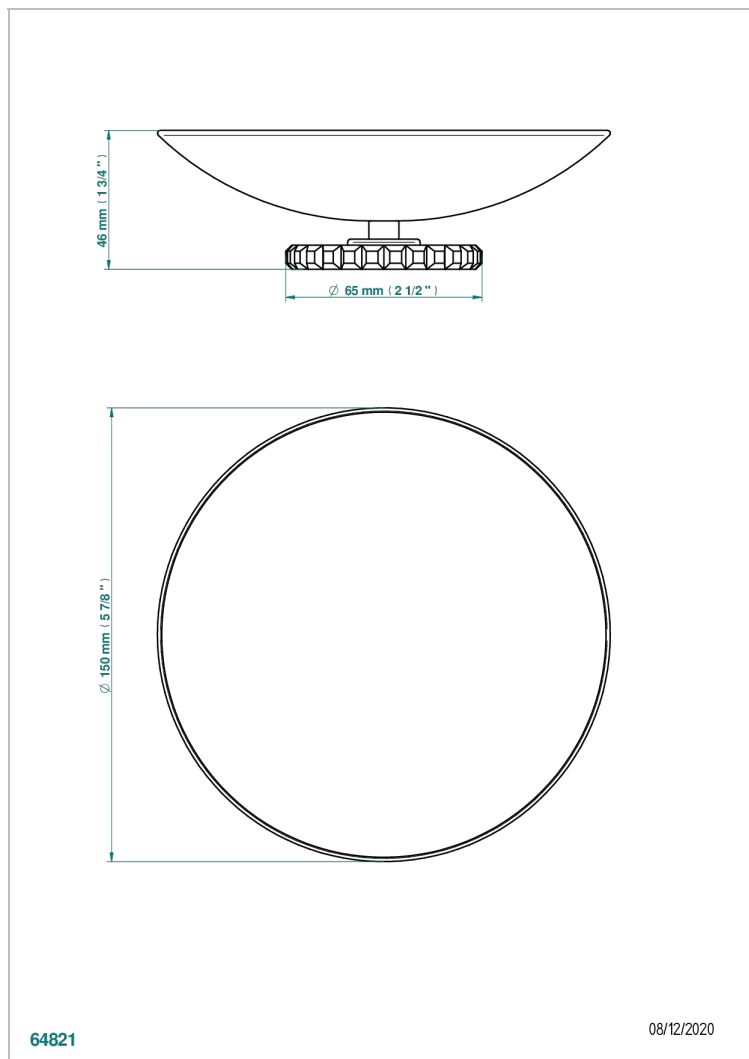

# SYSTEM SQUARED METAL

G9E-544GM

Soap dish, freestanding , 6" diameter

THG<sup>®</sup>  
PARIS

## CHARACTERISTIC

- System Squared Metal
- Soap dish, freestanding , 6" diameter