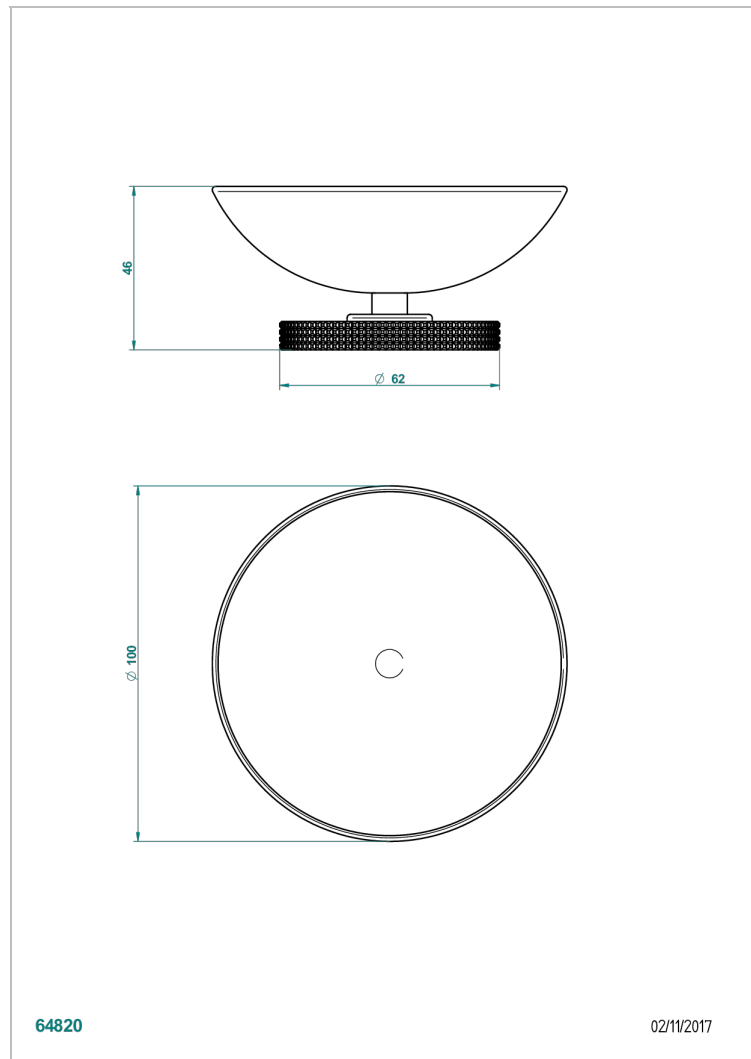

SYSTEM DIAMOND METAL WITH LEVER HANDLES

G9D-544

Soap dish, freestanding , 4" diameter

64820

02/11/2017

CHARACTERISTIC

- System Diamond Metal with lever handles
- Soap dish, freestanding , 4" diameter

AVAILABLE FINITIONS