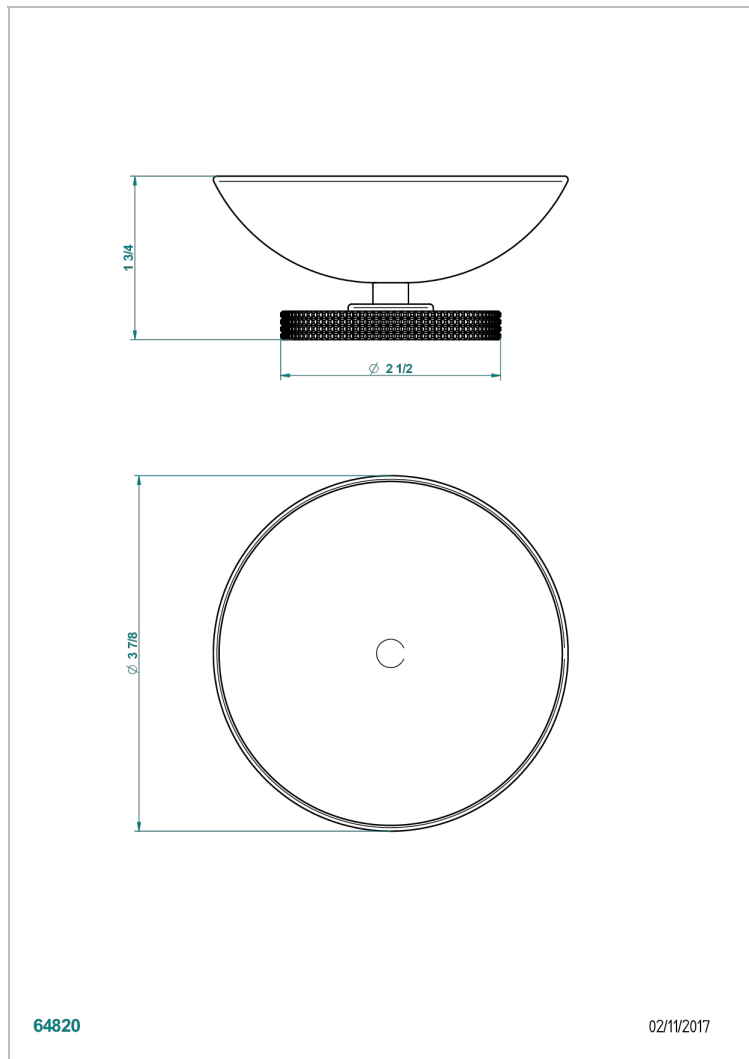

SYSTEM DIAMOND METAL WITH LEVER HANDLES

G9D-544

Soap dish, freestanding , 4" diameter

CHARACTERISTIC

- System Diamond Metal with lever handles
- Soap dish, freestanding , 4" diameter

AVAILABLE FINITIONS

Black ceram - D30
Blush PVD - H62
Brass color PVD - H49
Brown bronze color PVD - F33
Chrome polished - A02
Copper antique matt, coated - H07