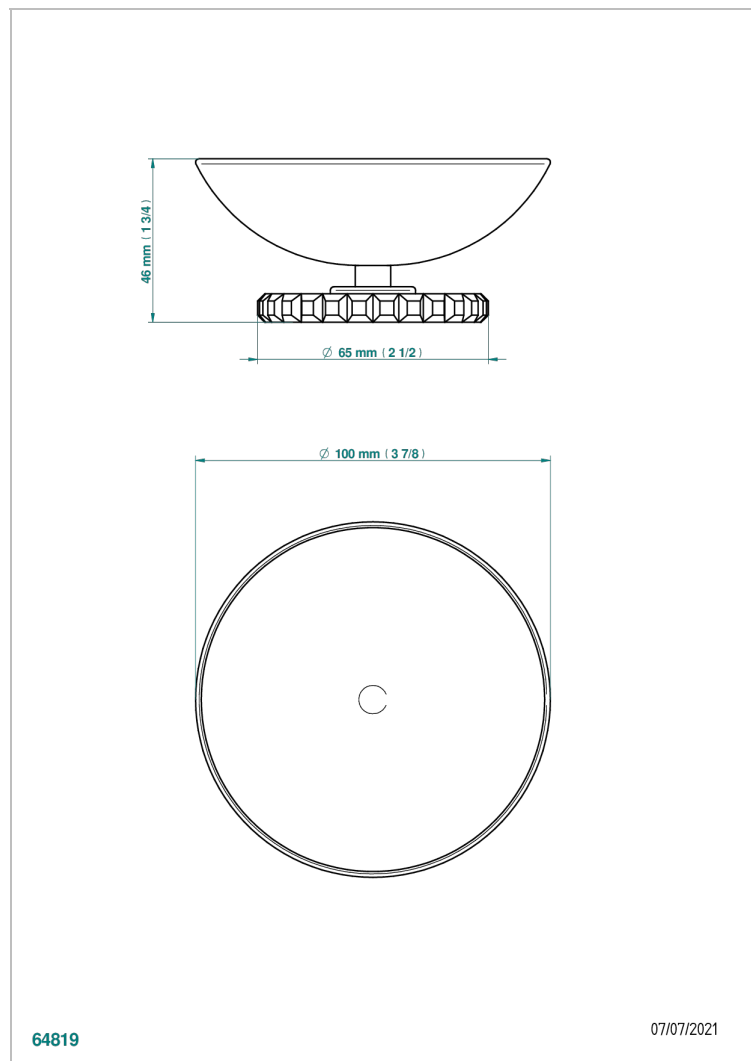

SYSTEM CRYSTAL WITH LEVER HANDLES

G9K-544

Soap dish, freestanding , 4" diameter

CHARACTERISTIC

- System Crystal with lever handles
- Soap dish, freestanding , 4" diameter

AVAILABLE FINITIONS

Black ceram - D30
Blush PVD - H62
Brass color PVD - H49
Brown bronze color PVD - F33
Chrome polished - A02
Copper antique matt, coated - H07