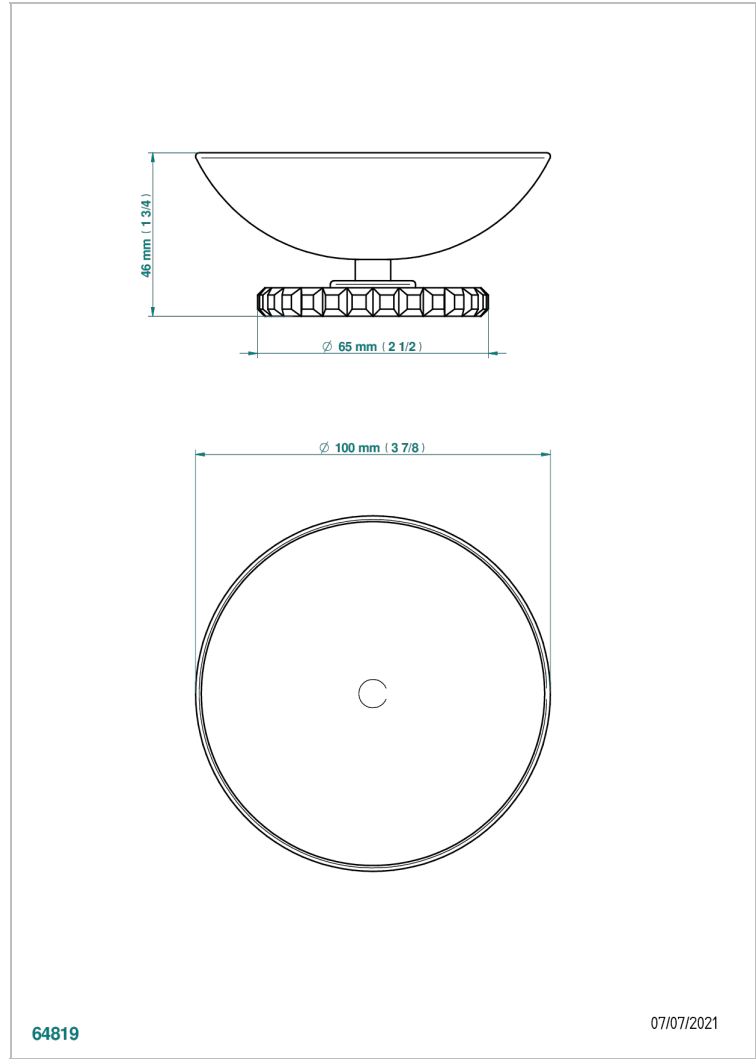

# SYSTEM SQUARED METAL

G9E-544

Soap dish, freestanding , 4" diameter

THG<sup>®</sup>  
PARIS

64819

07/07/2021

## CHARACTERISTIC

- System Squared Metal
- Soap dish, freestanding , 4" diameter