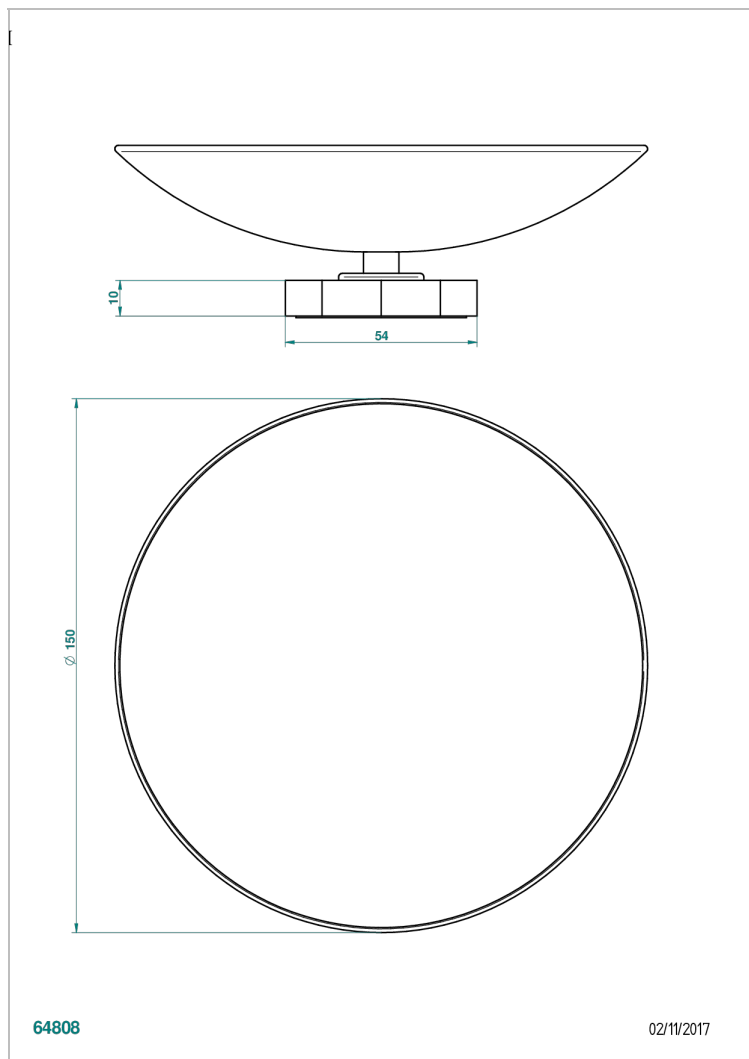

LES ONDES WITH LEVER HANDLES

G8B-544GM

Soap dish, freestanding , 6" diameter

THG[®]
PARIS

CHARACTERISTIC

- Les Ondes with lever handles
- Soap dish, freestanding , 6" diameter

AVAILABLE FINITIONS

Black ceram - D30