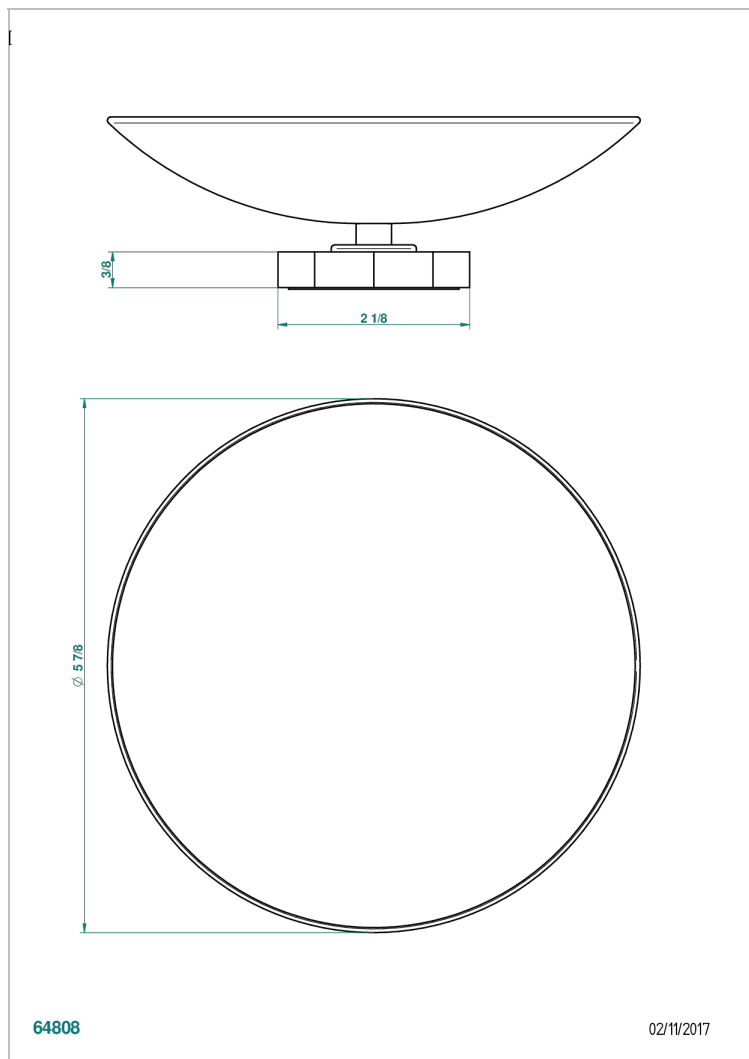

# LES ONDES WITH LEVER HANDLES

G8B-544GM

Soap dish, freestanding , 6" diameter

THG<sup>®</sup>  
PARIS

## CHARACTERISTIC

- Les Ondes with lever handles
- Soap dish, freestanding , 6" diameter