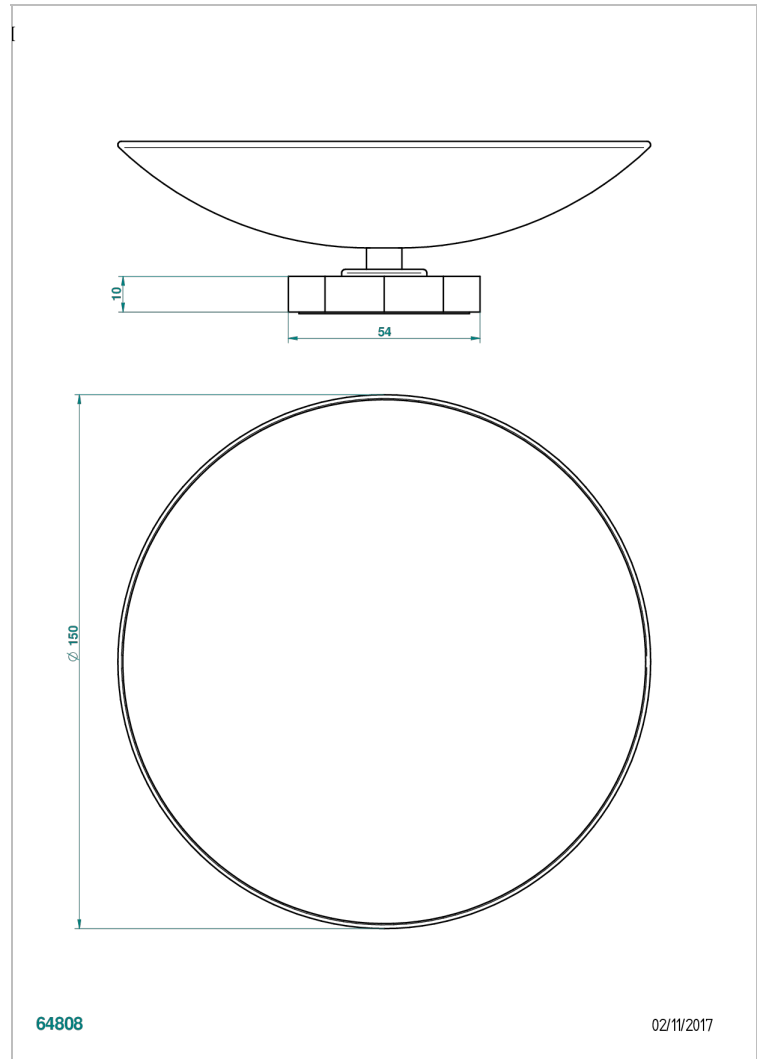

LES ONDES

G8A-544GM

Soap dish, freestanding , 6" diameter

THG[®]
PARIS

CHARACTERISTIC

- Les Ondes
- Soap dish, freestanding , 6" diameter

AVAILABLE FINITIONS

Black ceram - D30
Blush PVD - H62
Brass color PVD - H49
Brown bronze color PVD - F33
Chrome polished - A02
Chrome polished / gold polished - G02

Copper antique matt, coated - H07
Gold color PVD - H52
Gold mat - F07
Gold polished - F01
Graphite PVD - H64
Light coated bronze - D01

Matt Umber PVD - H67
Matt blush PVD - H60
Matt brass color PVD - H50
Matt brown bronze color PVD - F34
Matt chrome (American satin) - C02
Matt gold color PVD - H53