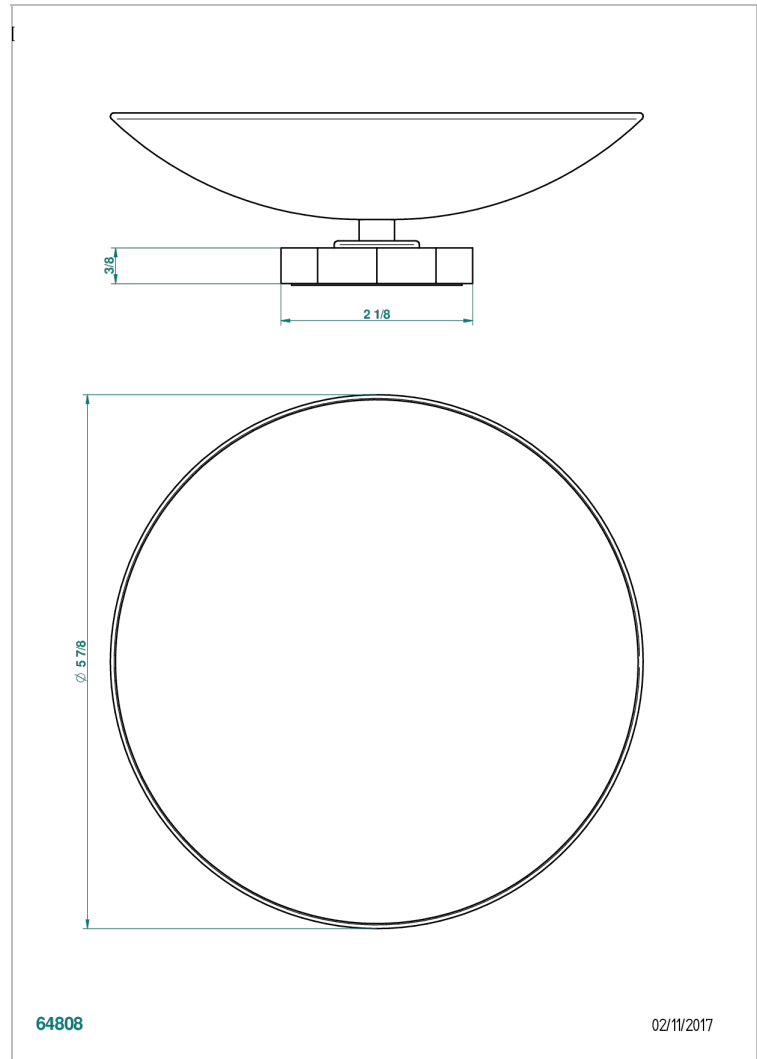

# LES ONDES

G8A-544GM

Soap dish, freestanding , 6" diameter

## CHARACTERISTIC

- Les Ondes
- Soap dish, freestanding , 6" diameter