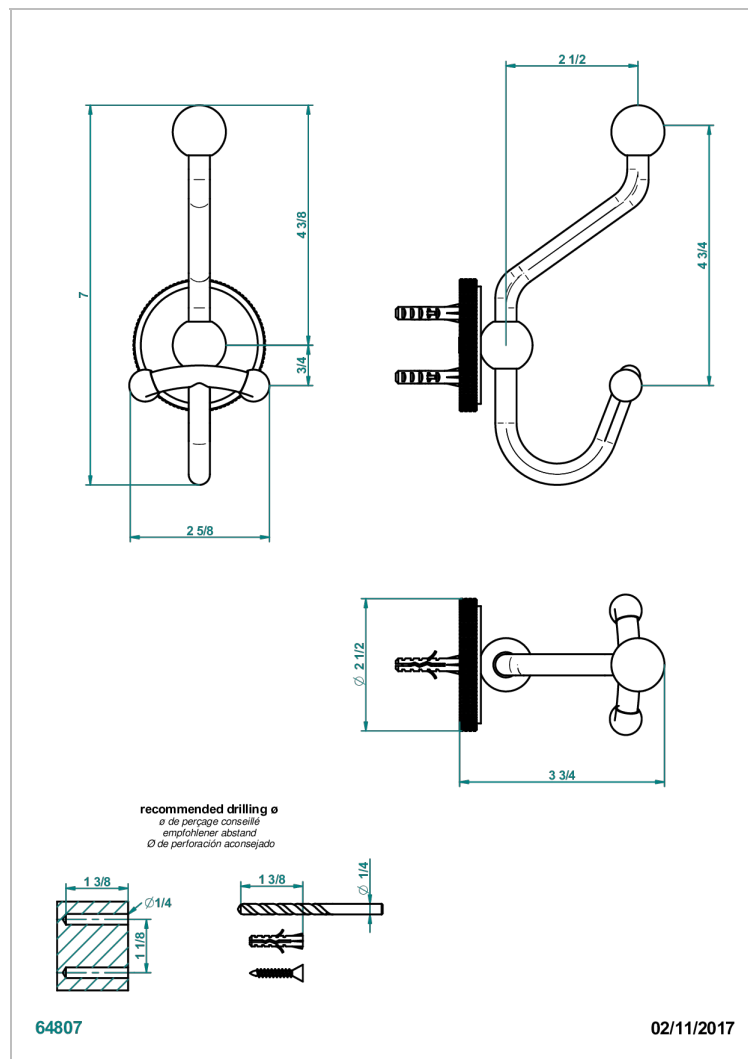

SYSTEM DIAMOND METAL WITH LEVER HANDLES

G9D-510A

Double robe hook

CHARACTERISTIC

- System Diamond Metal with lever handles
- Double robe hook

AVAILABLE FINITIONS

Black ceram - D30
 Blush PVD - H62
 Brass color PVD - H49
 Brown bronze color PVD - F33
 Chrome polished - A02
 Copper antique matt, coated - H07

Matt nickel (American satin) - C01
 Matt nickel color PVD - H56
 Nickel antique / Sovereign - H28
 Nickel color PVD - H55
 Nickel polished - B01
 Polished chrome with gold inlay - GA1

Soft gold - F30
 Soft matt gold - F31
 Umber PVD - H66