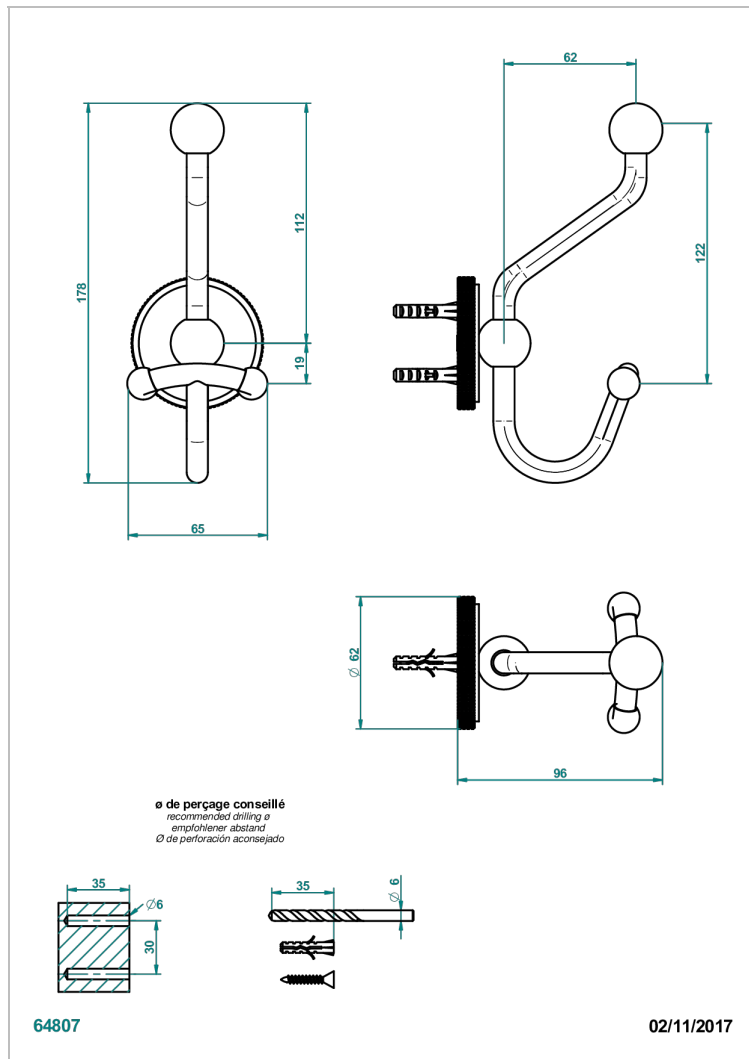

SYSTEM DIAMOND METAL WITH LEVER

G9D-510A

Double robe hook

CHARACTERISTIC

- System Diamond Metal with lever
- Double robe hook

AVAILABLE FINITIONS

Antique nickel - H28
Black ceram - D30
Blush PVD - H62
Brass color PVD - H49
Brown bronze color PVD - F33
Gold color PVD - H52

Nickel color PVD - H55
Polished chrome (color finish) - A02
Polished chrome with gold inlay - GA1
Polished gold (color finish) - F01
Polished nickel - B01
Soft gold - F30

Soft matt gold - F31
Umber PVD - H66
Varnished matt antique red copper (color finish) - H07