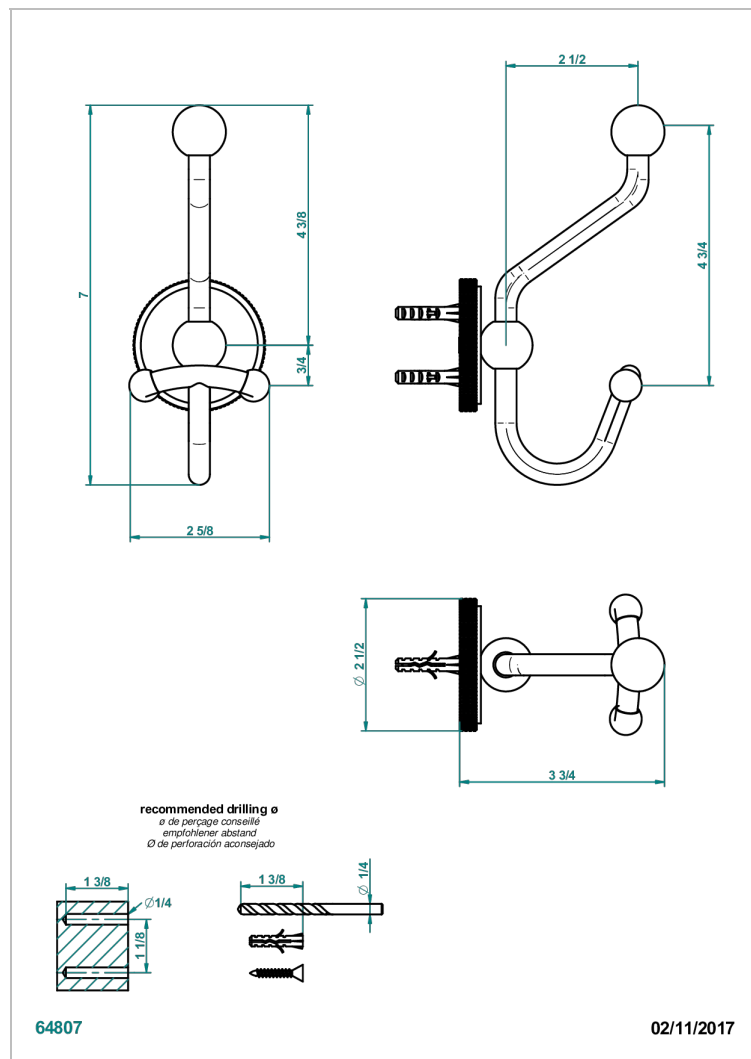

SYSTEM DIAMOND METAL WITH LEVER

G9D-510A

Double robe hook

CHARACTERISTIC

- System Diamond Metal with lever
- Double robe hook

AVAILABLE FINITIONS

Antique nickel - H28
 Black ceram - D30
 Blush PVD - H62
 Brass color PVD - H49
 Brown bronze color PVD - F33
 Gold color PVD - H52

Nickel color PVD - H55
 Polished chrome (color finish) - A02
 Polished chrome with gold inlay - GA1
 Polished gold (color finish) - F01
 Polished nickel - B01
 Soft gold - F30

Soft matt gold - F31
 Umber PVD - H66
 Varnished matt antique red copper
 (color finish) - H07