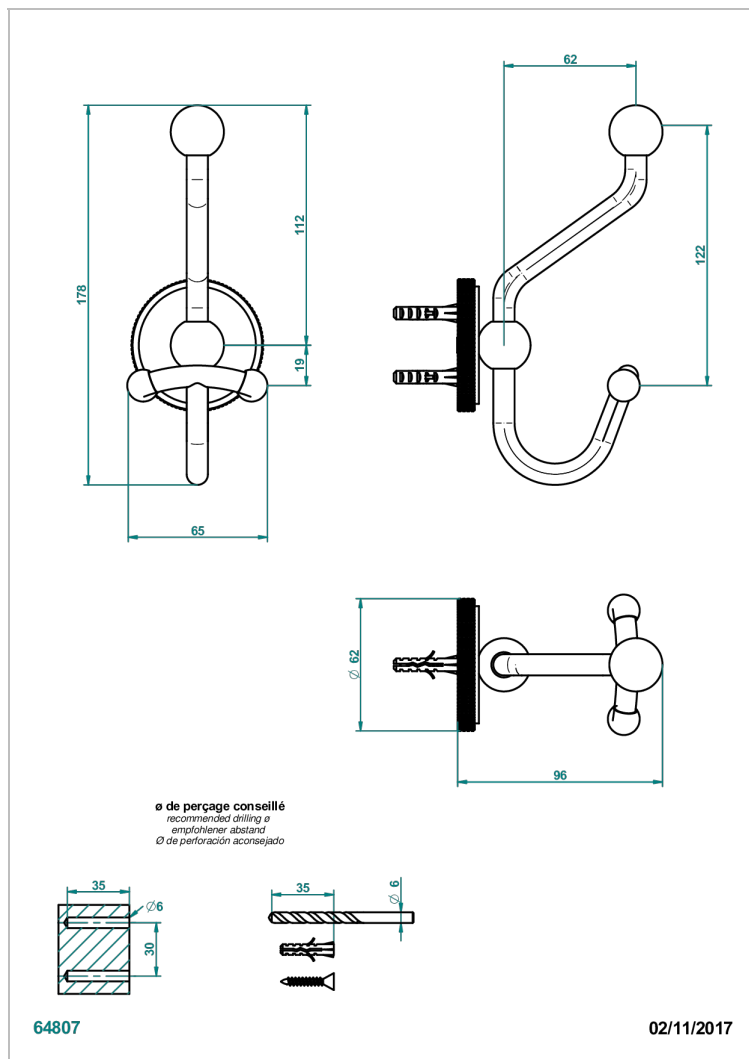

SYSTEM DIAMOND METAL WITH LEVER

G9D-510A

Double robe hook

CHARACTERISTIC

- System Diamond Metal with lever
- Double robe hook

AVAILABLE FINITIONS

Antique nickel - H28
Black ceram - D30
Blush PVD - H62
Brass color PVD - H49
Brown bronze color PVD - F33
Gold color PVD - H52

Nickel color PVD - H55
Polished chrome (color finish) - A02
Polished chrome with gold inlay - GA1
Polished gold (color finish) - F01
Polished nickel - B01
Soft gold - F30

Soft matt gold - F31
Umber PVD - H66
Varnished matt antique red copper (color finish) - H07