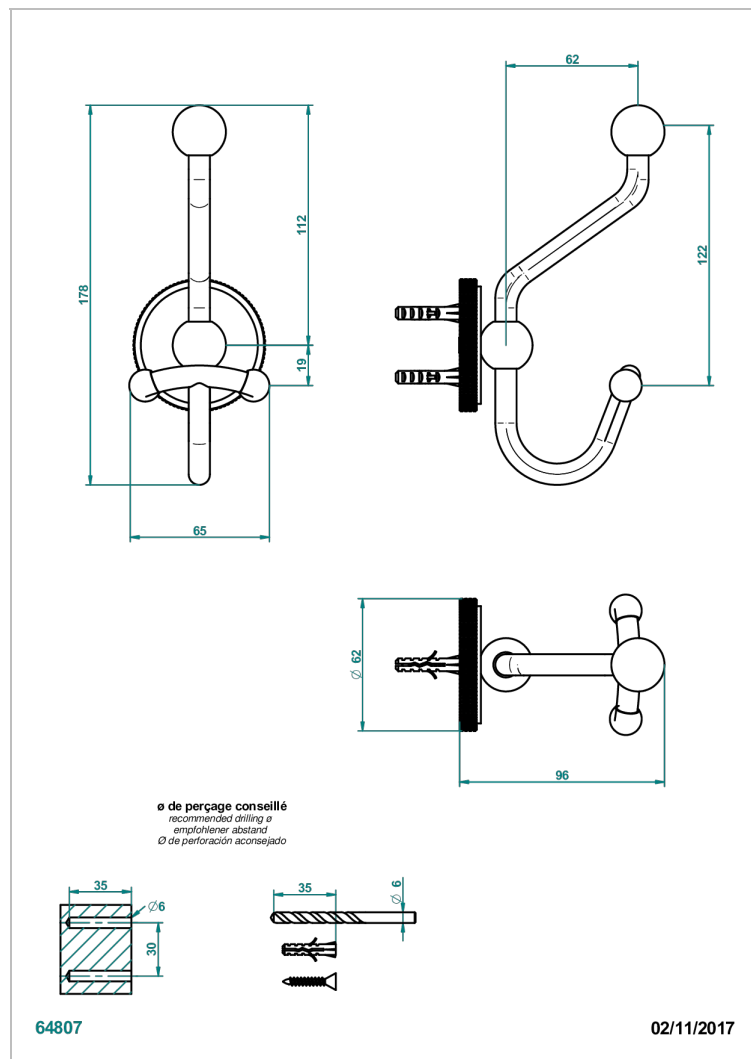

SYSTEM DIAMOND METAL WITH LEVER

G9D-510A

Double robe hook

CHARACTERISTIC

- System Diamond Metal with lever
- Double robe hook

AVAILABLE FINITIONS

Antique nickel - H28
Black ceram - D30
Blush PVD - H62
Brass color PVD - H49
Brown bronze color PVD - F33
Gold color PVD - H52

Nickel color PVD - H55
Polished chrome (color finish) - A02
Polished chrome with gold inlay - GA1
Polished gold (color finish) - F01
Polished nickel - B01
Soft gold - F30

Soft matt gold - F31
Umber PVD - H66
Varnished matt antique red copper (color finish) - H07