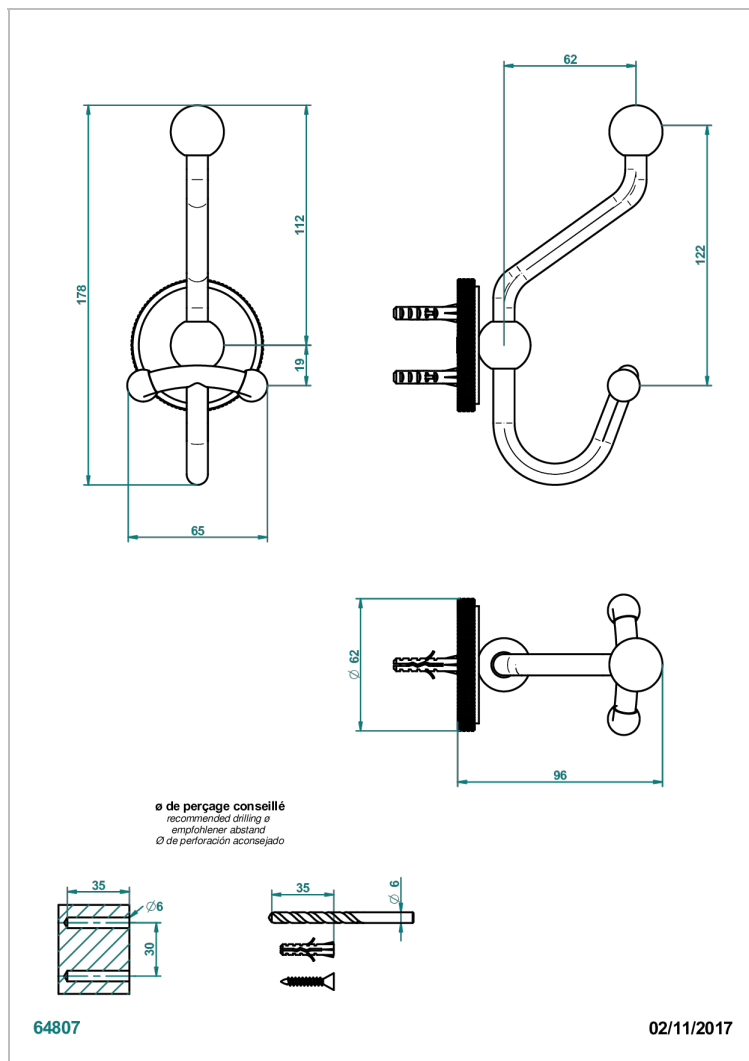

# SYSTEM DIAMOND METAL WITH LEVER

G9D-510A

双人浴衣架

## 特色

- System Diamond Metal with lever
- 双人浴衣架