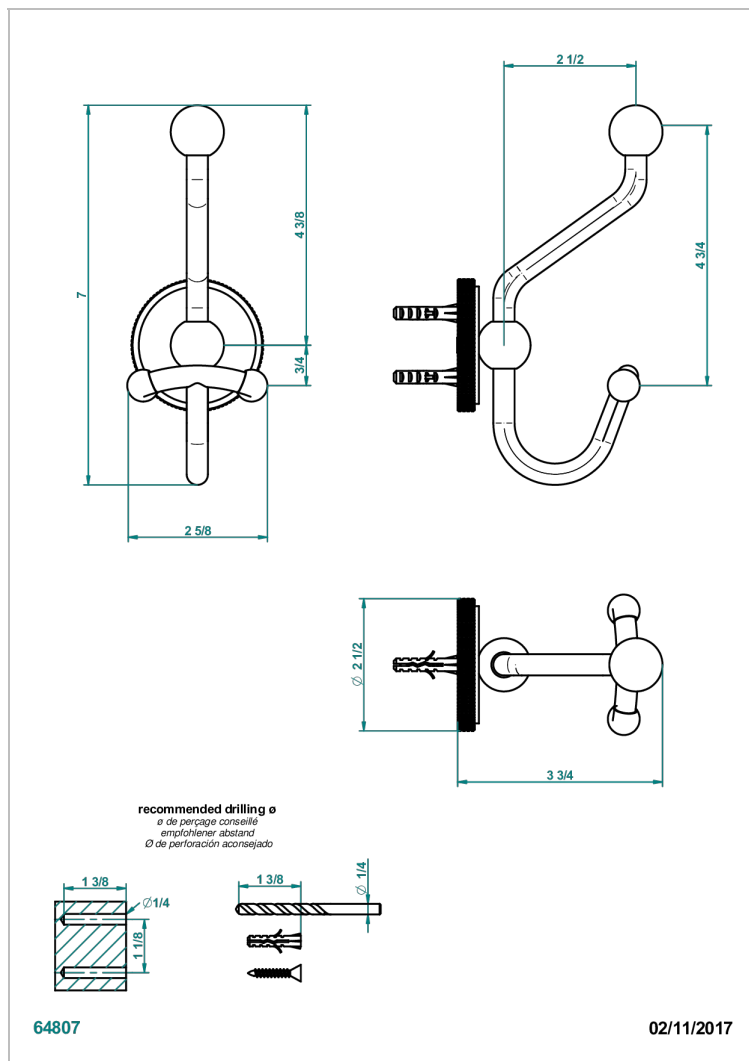

SYSTEM DIAMOND METAL WITH LEVER

G9D-510A

双人浴衣架

特色

- System Diamond Metal with lever
- 双人浴衣架

可选饰面

Black ceram - D30
Blush PVD - H62
Graphite PVD - H64
Matt Umber PVD - H67
Matt blush PVD - H60
Matt graphite PVD - H65