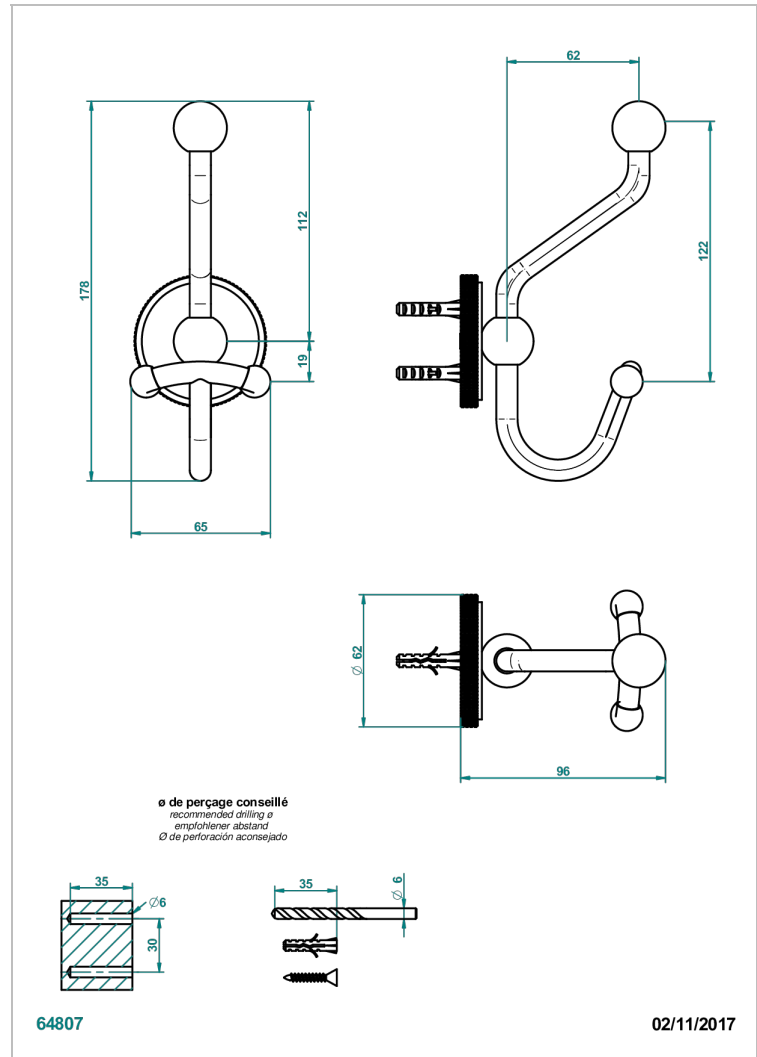

SYSTEM DIAMOND METAL

G9C-510A

Double robe hook

THG[®]
PARIS

CHARACTERISTIC

- System Diamond Metal
- Double robe hook

AVAILABLE FINITIONS

Antique nickel - H28
Black ceram - D30
Blush PVD - H62
Brass color PVD - H49
Brown bronze color PVD - F33
Gold color PVD - H52

Nickel color PVD - H55
Polished chrome (color finish) - A02
Polished chrome with gold inlay - GA1
Polished gold (color finish) - F01
Polished nickel - B01
Soft gold - F30

Soft matt gold - F31
Umber PVD - H66
Varnished matt antique red copper (color finish) - H07