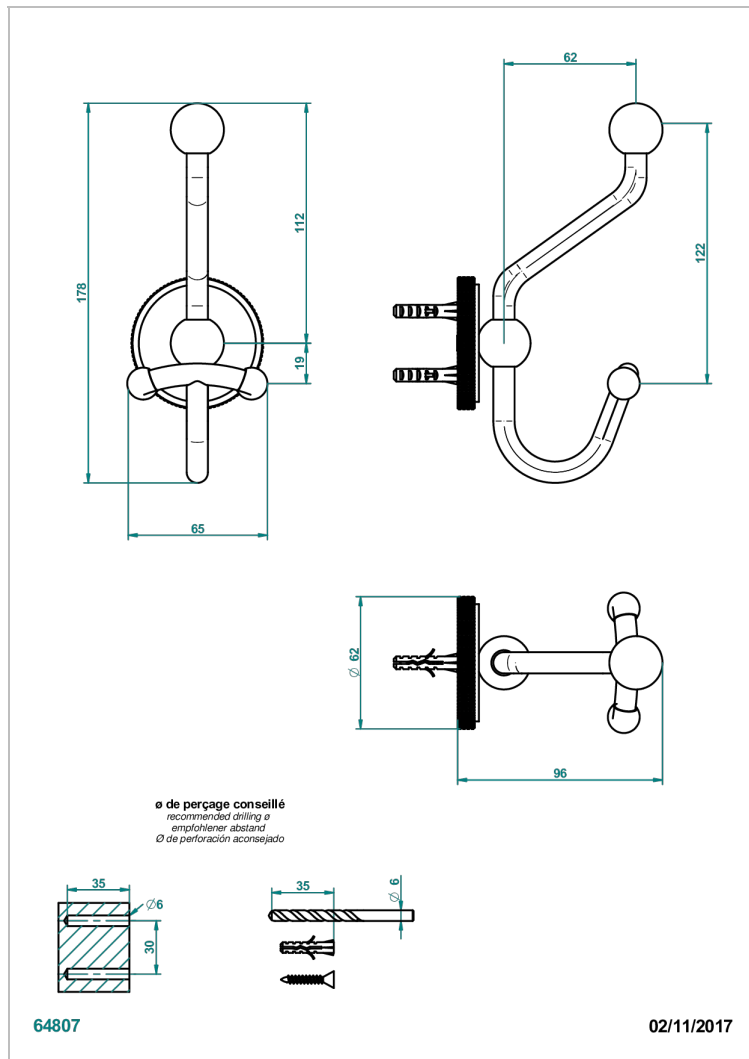

SYSTEM DIAMOND METAL

G9C-510A

双人浴衣架

THG[®]
PARIS

特色

- System Diamond Metal
- 双人浴衣架

可选饰面

Black ceram - D30
Blush PVD - H62
Graphite PVD - H64
Matt Umber PVD - H67
Matt blush PVD - H60
Matt graphite PVD - H65