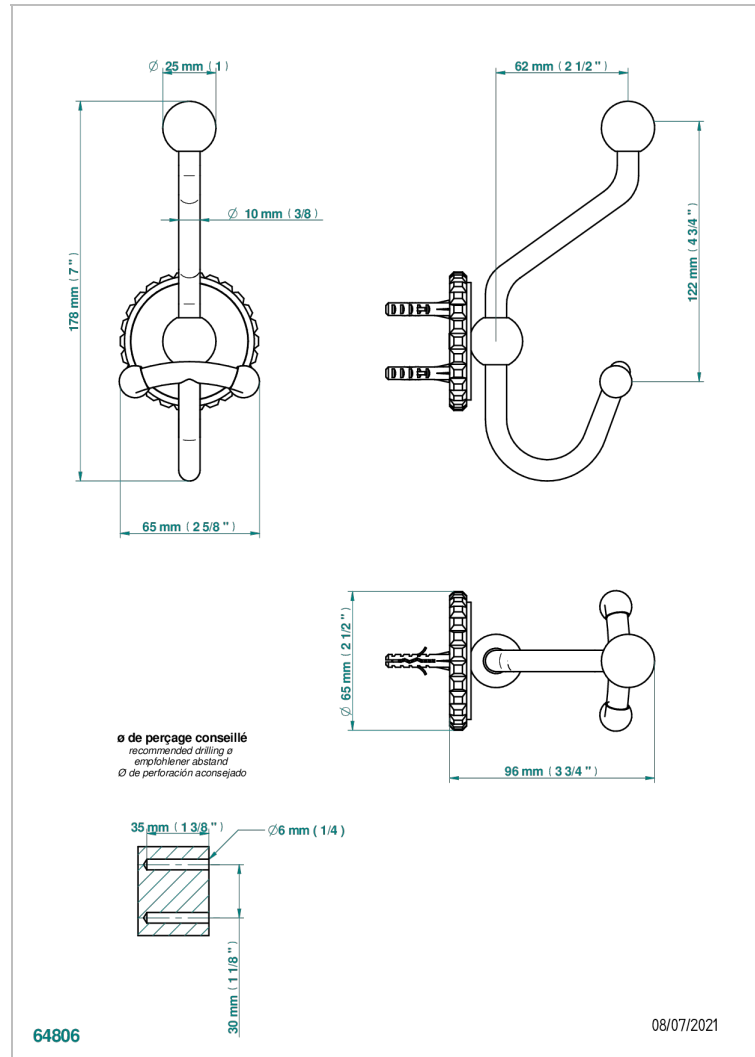

SYSTEM CRYSTAL WITH LEVER

G9K-510A

Double robe hook

THG[®]
PARIS

CHARACTERISTIC

- System Crystal with lever
- Double robe hook

AVAILABLE FINITIONS

Antique nickel - H28
Black ceram - D30
Blush PVD - H62
Brass color PVD - H49
Brown bronze color PVD - F33
Gold color PVD - H52

Nickel color PVD - H55
Polished chrome (color finish) - A02
Polished gold (color finish) - F01
Polished nickel - B01
Soft gold - F30
Soft matt gold - F31

Umber PVD - H66
Varnished matt antique red copper (color finish) - H07