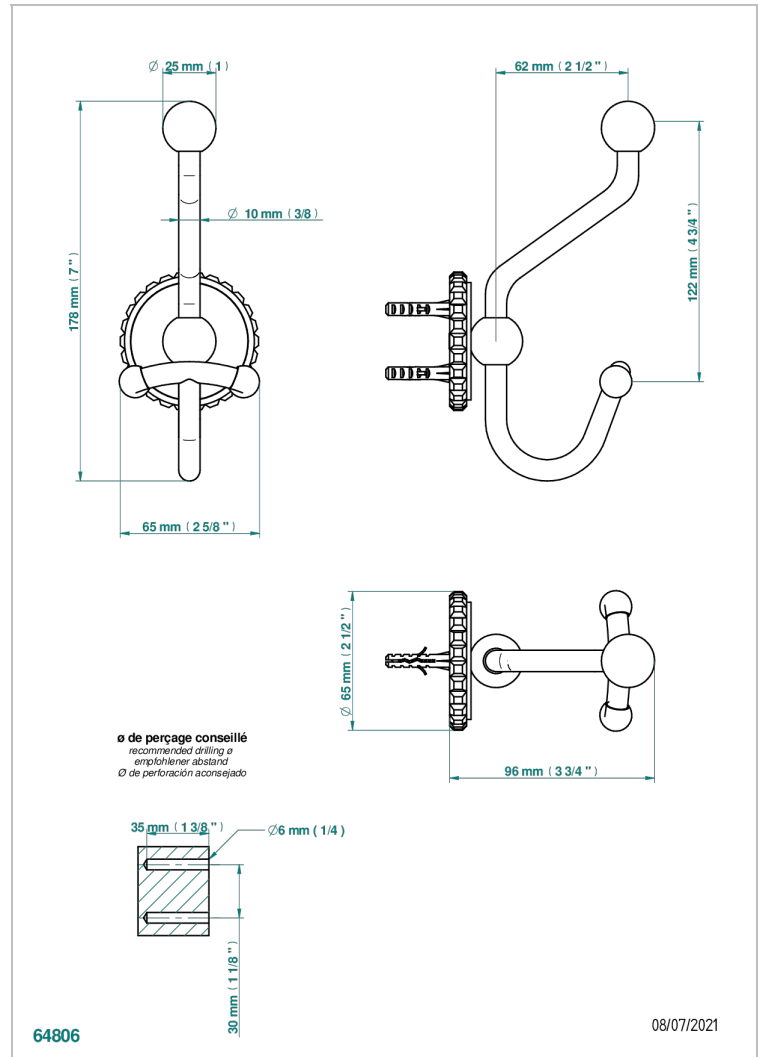

# SYSTEM CRYSTAL WITH LEVER

G9K-510A

双人浴衣架

THG<sup>®</sup>  
PARIS

## 特色

- System Crystal with lever
- 双人浴衣架